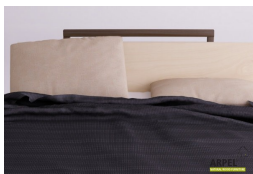

Ultra headboard