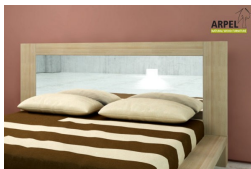

Bali Mirror Headboard