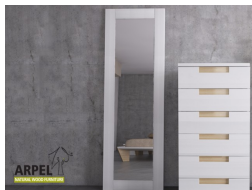

ORIGAMI CHESTS OF DRAWERS

Products: 6

Origami Slim Chest of Drawers 1'11"

0358

Base Price:

VAT excluded
1,270.49 €

VAT included
1,550.00 €

Combinations	Details	VAT excluded	VAT included
Width	1'12" - 60 cm	-	-
Height	3'11" - 120 cm	-	-
Depth	1'4" - 40 cm	--81.97 €	--100.00 €
	1'6" - 45 cm	--40.98 €	--50.00 €
	1'8" - 50 cm	-	-
	1'10" - 55 cm	+40.98 €	+50.00 €
	1'12" - 60 cm	+81.97 €	+100.00 €
Frame finishing (natural not treated,oiled or coloured)	unfinished	-	-
	oiled	+123.77 €	+151.00 €
	cherry, mahogany, teak, walnut, brown walnut, dark walnut, coffee walnut, rosewood, wenge, white, red	+164.75 €	+201.00 €
Color of the handle panels	unfinished, oiled, cherry, mahogany, teak, walnut, brown walnut, dark walnut, coffee walnut, rosewood, wenge, bleached, red	-	-

Accessories

Vertical Luce Mirror

Origami Chest of Drawers 2'11"

0357

Base Price:

VAT excluded
942.62 €

VAT included
1,150.00 €

Combinations	Details	VAT excluded	VAT included
Width	2'11" - 90 cm	-	-
Height	2'4" - 70 cm (with 3 drawers)	-	-
	90 cm - 3 drawers	+163.93 €	+200.00 €
Depth	1'4" - 40 cm	--81.97 €	--100.00 €
	1'6" - 45 cm	--40.98 €	--50.00 €
	1'8" - 50 cm	-	-
	1'10" - 55 cm	+40.98 €	+50.00 €
	1'12" - 60 cm	+81.97 €	+100.00 €
Frame finishing (natural not treated,oiled or coloured)	unfinished	-	-
	oiled	+123.77 €	+151.00 €
	cherry, mahogany, teak, walnut, brown walnut, dark walnut, coffee walnut, rosewood, wenge, white, red	+164.75 €	+201.00 €
Color of the handle panels	unfinished, oiled, cherry, mahogany, teak, walnut, brown walnut, dark walnut, coffee walnut, rosewood, wenge, bleached, red	-	-