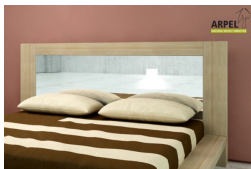

Origami bed

0029

Base Price:

VAT excluded
929.67 €

VAT included
1,134.20 €

Combinations	Details	VAT excluded	VAT included
Inner bed width	2'0" - 60 cm, 2'4" - 70 cm, 2'8" - 80 cm, 2'11" - 90 cm	-	-
	3'3" - 100 cm	+99.18 €	+121.00 €
	3'11" - 120 cm	+198.36 €	+242.00 €
	4'7" - 140 cm	+264.75 €	+323.00 €
	5'3" - 160 cm	+313.93 €	+383.00 €
	5'11" - 180 cm	+363.93 €	+444.00 €
	6'7" - 200 cm	+536.89 €	+655.00 €
Inner bed length	6'7" - 200 cm , 6'3" - 190 cm , 6'5" - 195 cm	-	-
	6'11" - 210 cm , 6'9" - 205 cm	+49.18 €	+60.00 €
Bed height from the ground to the outer frame	30 cm	-	-
	35 cm	+74.59 €	+91.00 €
Frame colour	unfinished	-	-
	clear lacquer	+107.38 €	+131.00 €
	cherry, mahogany, teak, walnut, brown walnut, dark walnut, coffee walnut, rosewood, wenge, white, red	+139.34 €	+170.00 €
Leg colour	unfinished	-	-
	oiled, cherry, mahogany, teak, walnut, brown walnut, dark walnut, coffee walnut, rosewood, wenge, white, red	+96.72 €	+118.00 €
Accessories	straight fir wood slats included	-	-

Accessories

Origami bedside table

Bali Mirror Headboard

Basic Futon Headboard

Origami headboard

Futon Headboard With Removable Cover

Straight beech slats

Flexible slats