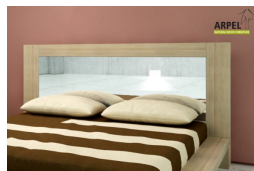

Bali box bed

0254

Base Price:

VAT excluded
1,321.52 €

VAT included
1,612.26 €

| Combinations | Details | VAT excluded | VAT included |
|---|--|--------------|--------------|
| Width and slatted base type | 80 cm, 45° openable base | - | - |
| | 80 cm, base openable from the side | +40.98 € | +50.00 € |
| | 80 cm, 45° and horizontally openable base | +81.97 € | +100.00 € |
| | 120 cm, 45° openable base | +222.13 € | +271.00 € |
| | 120 cm, 45° and horizontally openable base | +304.10 € | +371.00 € |
| | 140 cm, 45° openable base | +313.11 € | +382.00 € |
| | 160 cm, 45° openable base | +329.51 € | +402.00 € |
| | 140 cm, 45° and horizontally openable base | +395.08 € | +482.00 € |
| Inner bed length | 6'7" - 200 cm | - | - |
| | 36 cm | - | - |
| Bed height from the ground to the outer frame | 42 cm | +74.59 € | +91.00 € |
| | unfinished | - | - |
| Frame colour | clear lacquer | +107.38 € | +131.00 € |
| | cherry, mahogany, teak, walnut, brown walnut, dark walnut, coffee walnut, rosewood, wenge, white, red | +139.34 € | +170.00 € |
| | unfinished | - | - |
| Leg colour | oiled, cherry, mahogany, teak, walnut, brown walnut, dark walnut, coffee walnut, rosewood, wenge, white, red | +96.72 € | +118.00 € |
| | Bottom panel, no panel | - | - |

Accessories

Bali two-coloured bedside table

Futon Headboard With Removable Cover

Zen headboard

Bali two-coloured small bench

Bali two-coloured headboard

Futon Cotton Comfort

Bali Mirror Headboard