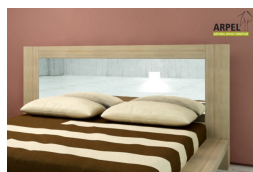

Reduced bookcase box bed

0256

Base Price:

VAT excluded
1,294.59 €

VAT included
1,579.40 €

Combinations	Details	VAT excluded	VAT included
Width and slatted base type	80 cm, 45° openable base	-	-
	80 cm, base openable from the side	+40.98 €	+50.00 €
	80 cm, 45° and horizontally openable base	+81.97 €	+100.00 €
	120 cm, 45° openable base	+330.33 €	+403.00 €
	120 cm, 45° and horizontally openable base	+412.30 €	+503.00 €
	140 cm, 45° openable base	+495.90 €	+605.00 €
	140 cm, 45° and horizontally openable base	+577.87 €	+705.00 €
	160 cm, 45° openable base	+619.67 €	+756.00 €
	160 cm, 45° and horizontally openable base	+701.64 €	+856.00 €
Inner bed length	6'7" - 200 cm	-	-
Bed height from the ground to the outer frame	35 cm	-	-
	40 cm	+82.79 €	+101.00 €
	45 cm	+165.57 €	+202.00 €
Wood colour	unfinished	-	-
	clear lacquer	+258.20 €	+315.00 €
	cherry, mahogany, teak, walnut, brown walnut, dark walnut, coffee walnut, rosewood, wenge, white___, red	+311.48 €	+380.00 €
	Bottom panel	-	-
	Bottom panel, no panel	-	-

Accessories

Cubo bedside table

Zen headboard

Bali Mirror Headboard

Basic Futon Headboard

Futon Headboard With Removable Cover

Futon Cotton Comfort

Quilt Cover Kube