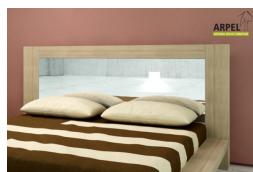

## Bookcase box bed

0257

Base Price:

VAT excluded  
1,426.66 €

VAT included  
1,740.52 €

| Combinations                                  | Details  | VAT excluded | VAT included |
|---|--|--------------|--------------|
| Width and slatted base type                   | 80 cm, 45° openable base   | -            | -            |
|   | 80 cm, base openable from the side   | +40.98 €     | +50.00 €     |
|   | 80 cm, 45° and horizontally openable base  | +81.97 €     | +100.00 €    |
|   | 120 cm, 45° openable base  | +330.33 €    | +403.00 €    |
|   | 120 cm, 45° and horizontally openable base   | +412.30 €    | +503.00 €    |
|   | 140 cm, 45° openable base  | +495.90 €    | +605.00 €    |
|   | 140 cm, 45° and horizontally openable base   | +577.87 €    | +705.00 €    |
|   | 160 cm, 45° openable base  | +619.67 €    | +756.00 €    |
|   | 160 cm, 45° and horizontally openable base   | +701.64 €    | +856.00 €    |
| Inner bed length                              | 6'7" - 200 cm  | -            | -            |
| Bed height from the ground to the outer frame | 35 cm  | -            | -            |
|   | 40 cm  | +82.79 €     | +101.00 €    |
|   | 45 cm  | +165.57 €    | +202.00 €    |
| Wood colour                                   | unfinished   | -            | -            |
|   | clear lacquer  | +258.20 €    | +315.00 €    |
|   | cherry, mahogany, teak, walnut, brown walnut, dark walnut, coffee walnut, rosewood, wenge, white___, red | +311.48 €    | +380.00 €    |
|   |  | -            | -            |
| Bottom panel                                  | Bottom panel, no panel   | -            | -            |

## Accessories

Cubo bedside table

Zen headboard

Bali Mirror Headboard

Basic Futon Headboard

Futon Headboard With Removable Cover

Futon Cotton Comfort

Quilt Cover Kube