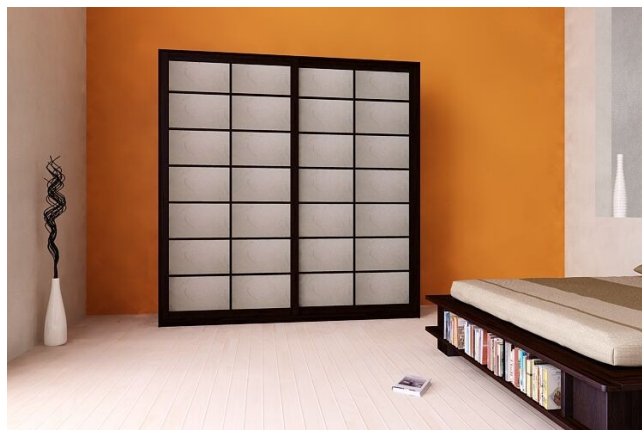

Shoji Wardrobe 6'7" with Rice Paper Sliding Doors

0332

Base Price:

VAT excluded
2,238.07 €

VAT included
2,730.45 €

Combinations	Details	VAT excluded	VAT included
Width	6'11" - 210 cm, 6'7" - 200 cm	-	-
Height	7'11" - 240 cm, 7'7" - 230 cm, 7'9" - 235 cm, 8'1" - 245 cm, 8'2" - 250 cm	-	-
	8'4" - 255 cm, 8'6" - 260 cm	+40.98 €	+50.00 €
	8'8" - 265 cm, 8'10" - 270 cm	+81.97 €	+100.00 €
Depth	1'12" - 60 cm	-	-
Outer frame thickness	0,75" - 19 mm	-	-
	1" - 26 mm	+122.95 €	+150.00 €
Door covering	2. plasticized rice paper	-	-
	1. white fiber rice paper glued and glazed on a transparent polycarbonate panel	+40.98 €	+50.00 €
	3. plasticized rice paper with a transparent polycarbonate support	+81.97 €	+100.00 €
Rice paper colour	2-3 plasticized 102, 1 white fiber 001 on panel, 2-3 plasticized 2, 2-3 plasticized 104, 2-3 plasticized 105, 2-3 plasticized 106, 2-3 plasticized 108, 2-3 plasticized 110, 2-3 plasticized	-	-
Door handle	no handle, simple milling	-	-
	plum handle, brown handle, red handle, white handle, black handle, autumn grey handle, savanna yellow handle	+80.33 €	+98.00 €
Door sliding	wood on wood, wood on wood with wheels	-	-
	from the top on metal profile	+248.36 €	+303.00 €
	from the top with soft closing	+354.92 €	+433.00 €
Outer structure and doors colour	unfinished	-	-
	clear lacquer	+214.75 €	+262.00 €
	cherry, mahogany, teak, walnut, brown walnut, dark walnut, coffee walnut, rosewood, wenge, whitened, red	+322.13 €	+393.00 €
Color of the interior	unfinished	-	-
	clear lacquer	+161.48 €	+197.00 €
	same colour as the outer frame	+236.07 €	+288.00 €

Accessories

Additional Shelf for 200/210 cm Wardrobes

Additional Hanger Rail for 200/210 cm Wardrobes

Chest of drawers for 200/210 cm Wardrobes

Fully Equipped Internal Element for 2 Door Wardrobes

The prices could be not always up to date and they don't take into account any promotional sale on the e-commerce.