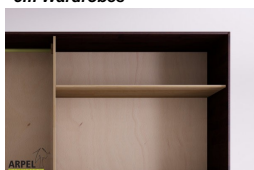

Shoji Wardrobe 6'7" with Rice Paper Sliding Doors

0332

Base Price:

VAT excluded
2,238.07 €

VAT included
2,730.45 €

Combinations	Details	VAT excluded	VAT included
Width	6'11" - 210 cm, 6'7" - 200 cm	-	-
Height	7'11" - 240 cm, 7'7" - 230 cm, 7'9" - 235 cm, 8'1" - 245 cm, 8'2" - 250 cm	-	-
	8'4" - 255 cm, 8'6" - 260 cm	+40.98 €	+50.00 €
	8'8" - 265 cm, 8'10" - 270 cm	+81.97 €	+100.00 €
Depth	1'12" - 60 cm	-	-
Outer frame thickness	0,75" - 19 mm	-	-
	1" - 26 mm	+122.95 €	+150.00 €
Door covering	2. plasticized rice paper	-	-
	1. white fiber rice paper glued and glazed on a transparent polycarbonate panel	+40.98 €	+50.00 €
	3. plasticized rice paper with a transparent polycarbonate support	+81.97 €	+100.00 €
Rice paper colour	2-3 plasticized 102, 1 white fiber 001 on panel, 2-3 plasticized 2, 2-3 plasticized 104, 2-3 plasticized 105, 2-3 plasticized 106, 2-3 plasticized 108, 2-3 plasticized 110, 2-3 plasticized	-	-
Door handle	no handle, simple milling	-	-
	plum handle, brown handle, red handle, white handle, black handle, autumn grey handle, savanna yellow handle	+80.33 €	+98.00 €
Door sliding	wood on wood, wood on wood with wheels	-	-
	from the top on metal profile	+248.36 €	+303.00 €
	from the top with soft closing	+354.92 €	+433.00 €
Outer structure and doors colour	unfinished	-	-
	clear lacquer	+214.75 €	+262.00 €
	cherry, mahogany, teak, walnut, brown walnut, dark walnut, coffee walnut, rosewood, wenge, whitened, red	+322.13 €	+393.00 €
Color of the interior	unfinished	-	-
	clear lacquer	+161.48 €	+197.00 €
	same colour as the outer frame	+236.07 €	+288.00 €

Accessories

Additional Shelf for 200/210 cm Wardrobes

Additional Hanger Rail for 200/210 cm Wardrobes

Chest of drawers for 200/210 cm Wardrobes

Fully Equipped Internal Element for 2 Door Wardrobes

The prices could be not always up to date and they don't take into account any promotional sale on the e-commerce.