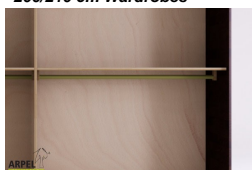

Additional Hanger Rail for 200/210 cm Wardrobes