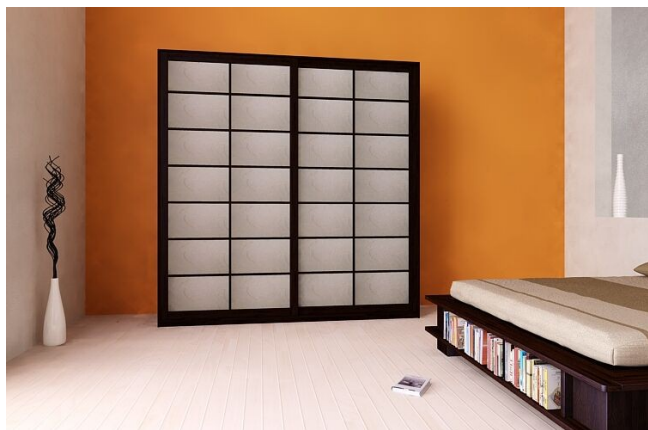

Shoji Wardrobe 6'7" with Rice Paper Sliding Doors

0332

Base Price:

VAT excluded
2,238.07 €

VAT included
2,730.45 €

Combinations	Details	VAT excluded	VAT included
Width	6'11" - 210 cm, 6'7" - 200 cm	-	-
Height	7'11" - 240 cm, 7'7" - 230 cm, 7'9" - 235 cm, 8'1" - 245 cm, 8'2" - 250 cm	-	-
	8'4" - 255 cm, 8'6" - 260 cm	+40.98 €	+50.00 €
	8'8" - 265 cm, 8'10" - 270 cm	+81.97 €	+100.00 €
Depth	1'12" - 60 cm	-	-
Outer frame thickness	0,75" - 19 mm	-	-
	1" - 26 mm	+122.95 €	+150.00 €
Door covering	2. plasticized rice paper	-	-
	1. white fiber rice paper glued and glazed on a transparent polycarbonate panel	+40.98 €	+50.00 €
	3. plasticized rice paper with a transparent polycarbonate support	+81.97 €	+100.00 €
Rice paper colour	2-3 plasticized 102, 1 white fiber 001 on panel, 2-3 plasticized 2, 2-3 plasticized 104, 2-3 plasticized 105, 2-3 plasticized 106, 2-3 plasticized 108, 2-3 plasticized 110, 2-3 plasticized	-	-
Door handle	no handle, simple milling	-	-
	plum handle, brown handle, red handle, white handle, black handle, autumn grey handle, savanna yellow handle	+80.33 €	+98.00 €
Door sliding	wood on wood, wood on wood with wheels	-	-
	from the top on metal profile	+248.36 €	+303.00 €
	from the top with soft closing	+354.92 €	+433.00 €
Outer structure and doors colour	unfinished	-	-
	clear lacquer	+214.75 €	+262.00 €
	cherry, mahogany, teak, walnut, brown walnut, dark walnut, coffee walnut, rosewood, wenge, whitened, red	+322.13 €	+393.00 €
Color of the interior	unfinished	-	-
	clear lacquer	+161.48 €	+197.00 €
	same colour as the outer frame	+236.07 €	+288.00 €

Accessories

Additional Shelf for 200/210 cm Wardrobes

Additional Hanger Rail for 200/210 cm Wardrobes

Chest of drawers for 200/210 cm Wardrobes

Fully Equipped Internal Element for 2 Door Wardrobes

The prices could be not always up to date and they don't take into account any promotional sale on the e-commerce.