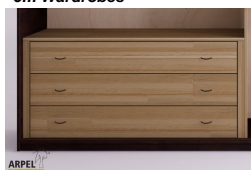

Shoji Wardrobe 6'7" with Rice Paper Sliding Doors

0332

Base Price:

VAT excluded
2,238.07 €

VAT included
2,730.45 €

Combinations	Details	VAT excluded	VAT included
Width	6'11" - 210 cm, 6'7" - 200 cm	-	-
Height	7'11" - 240 cm, 7'7" - 230 cm, 7'9" - 235 cm, 8'1" - 245 cm, 8'2" - 250 cm	-	-
	8'4" - 255 cm, 8'6" - 260 cm	+40.98 €	+50.00 €
	8'8" - 265 cm, 8'10" - 270 cm	+81.97 €	+100.00 €
Depth	1'12" - 60 cm	-	-
Outer frame thickness	0,75" - 19 mm	-	-
	1" - 26 mm	+122.95 €	+150.00 €
Door covering	2. plasticized rice paper	-	-
	1. white fiber rice paper glued and glazed on a transparent polycarbonate panel	+40.98 €	+50.00 €
	3. plasticized rice paper with a transparent polycarbonate support	+81.97 €	+100.00 €
Rice paper colour	2-3 plasticized 102, 1 white fiber 001 on panel, 2-3 plasticized 2, 2-3 plasticized 104, 2-3 plasticized 105, 2-3 plasticized 106, 2-3 plasticized 108, 2-3 plasticized 110, 2-3 plasticized	-	-
Door handle	no handle, simple milling	-	-
	plum handle, brown handle, red handle, white handle, black handle, autumn grey handle, savanna yellow handle	+80.33 €	+98.00 €
Door sliding	wood on wood, wood on wood with wheels	-	-
	from the top on metal profile	+248.36 €	+303.00 €
	from the top with soft closing	+354.92 €	+433.00 €
Outer structure and doors colour	unfinished	-	-
	clear lacquer	+214.75 €	+262.00 €
	cherry, mahogany, teak, walnut, brown walnut, dark walnut, coffee walnut, rosewood, wenge, whitened, red	+322.13 €	+393.00 €
Color of the interior	unfinished	-	-
	clear lacquer	+161.48 €	+197.00 €
	same colour as the outer frame	+236.07 €	+288.00 €

Accessories

Additional Shelf for 200/210 cm Wardrobes

Additional Hanger Rail for 200/210 cm Wardrobes

Chest of drawers for 200/210 cm Wardrobes

Fully Equipped Internal Element for 2 Door Wardrobes

The prices could be not always up to date and they don't take into account any promotional sale on the e-commerce.