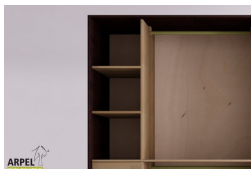

Shoji Wardrobe 9'10" with Fabric Sliding Doors

0335

Base Price:	VAT excluded	VAT included
	2,800.22 €	3,416.27 €

Combinations	Details	VAT excluded	VAT included
Width	9'10" - 300 cm, 10'4" - 315 cm	-	-
Height	8'2" - 250 cm, 7'11" - 240 cm, 7'7" - 230 cm, 7'9" - 235 cm, 8'1" - 245 cm	-	-
	8'4" - 255 cm, 8'6" - 260 cm	+61.48 €	+75.00 €
	8'8" - 265 cm, 8'10" - 270 cm	+122.95 €	+150.00 €
Depth	1'12" - 60 cm	-	-
Outer frame thickness	0,75" - 19 mm	-	-
	1" - 26 mm	+204.92 €	+250.00 €
Door covering	fabric	-	-
	fabric on panel	+122.95 €	+150.00 €
Fabric colour	2 sand white, 1 white, 4 beige, 6 brown, 9 yellow, 12 orange, 15 deep red, 17 maroon, 19 aubergine, 22 light green, 24 dark green, 26 turquoise, 30 deep blue, 31 dark blue, 35 light gray, 37 black	-	-
Door handle	no handle, simple milling	-	-
	plum handle, brown handle, red handle, white handle, black handle, autumn grey handle, savanna yellow handle	+159.84 €	+195.00 €
Door sliding	wood on wood, wood on wood with wheels	-	-
	from the top on metal profile	+367.21 €	+448.00 €
	from the top with soft closing	+527.87 €	+644.00 €
Outer structure and doors colour	unfinished	-	-
	clear lacquer	+268.85 €	+328.00 €
	cherry, mahogany, teak, walnut, brown walnut, dark walnut, coffee walnut, rosewood, wenge, whitened, red	+376.23 €	+459.00 €
Color of the interior	unfinished	-	-
	clear lacquer	+214.75 €	+262.00 €
	same colour as the outer frame	+290.16 €	+354.00 €

Accessories

Chest of Drawers for 300/315 cm Wardrobes

Fully Equipped Internal Element for 3 Door Wardrobes

Additional Shelf for 300/315 cm Wardrobes

Additional Hanger Rail for 300/315 cm Wardrobes

The prices could be not always up to date and they don't take into account any promotional sale on the e-commerce.