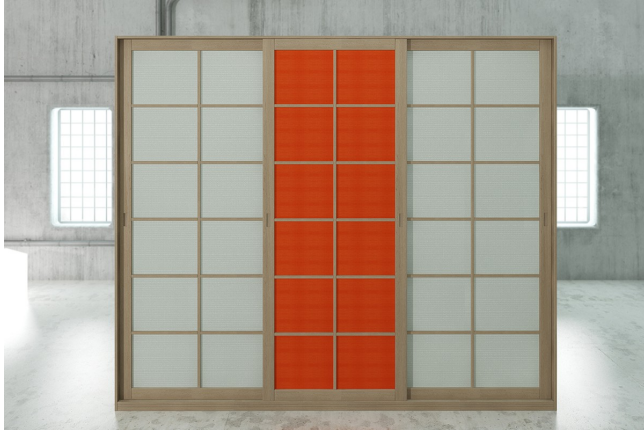

Shoji Wardrobe 9'10" with Fabric Sliding Doors

0335

Base Price:	VAT excluded	VAT included
	2,800.22 €	3,416.27 €

Combinations	Details	VAT excluded	VAT included
Width	9'10" - 300 cm, 10'4" - 315 cm	-	-
Height	8'2" - 250 cm, 7'11" - 240 cm, 7'7" - 230 cm, 7'9" - 235 cm, 8'1" - 245 cm	-	-
	8'4" - 255 cm, 8'6" - 260 cm	+61.48 €	+75.00 €
	8'8" - 265 cm, 8'10" - 270 cm	+122.95 €	+150.00 €
Depth	1'12" - 60 cm	-	-
Outer frame thickness	0,75" - 19 mm	-	-
	1" - 26 mm	+204.92 €	+250.00 €
Door covering	fabric	-	-
	fabric on panel	+122.95 €	+150.00 €
Fabric colour	2 sand white, 1 white, 4 beige, 6 brown, 9 yellow, 12 orange, 15 deep red, 17 maroon, 19 aubergine, 22 light green, 24 dark green, 26 turquoise, 30 deep blue, 31 dark blue, 35 light gray, 37 black	-	-
Door handle	no handle, simple milling	-	-
	plum handle, brown handle, red handle, white handle, black handle, autumn grey handle, savanna yellow handle	+159.84 €	+195.00 €
Door sliding	wood on wood, wood on wood with wheels	-	-
	from the top on metal profile	+367.21 €	+448.00 €
	from the top with soft closing	+527.87 €	+644.00 €
Outer structure and doors colour	unfinished	-	-
	clear lacquer	+268.85 €	+328.00 €
	cherry, mahogany, teak, walnut, brown walnut, dark walnut, coffee walnut, rosewood, wenge, whitened, red	+376.23 €	+459.00 €
Color of the interior	unfinished	-	-
	clear lacquer	+214.75 €	+262.00 €
	same colour as the outer frame	+290.16 €	+354.00 €

Accessories

Chest of Drawers for 300/315 cm Wardrobes

Fully Equipped Internal Element for 3 Door Wardrobes

Additional Shelf for 300/315 cm Wardrobes

Additional Hanger Rail for 300/315 cm Wardrobes

The prices could be not always up to date and they don't take into account any promotional sale on the e-commerce.