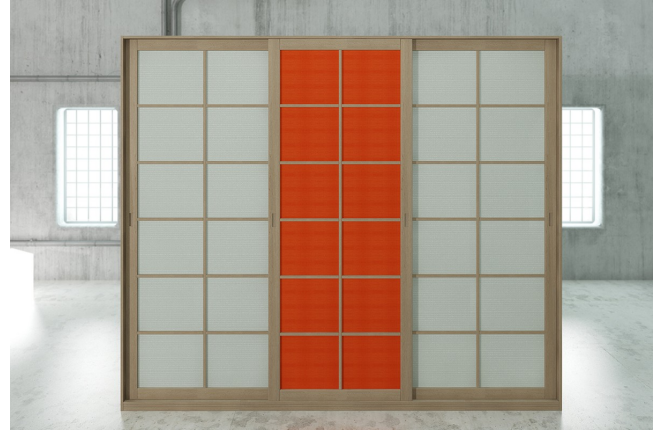

Shoji Wardrobe 9'10" with Fabric Sliding Doors

0335

Base Price:	VAT excluded	VAT included
	2,800.22 €	3,416.27 €

Combinations	Details	VAT excluded	VAT included
Width	9'10" - 300 cm, 10'4" - 315 cm	-	-
Height	8'2" - 250 cm, 7'11" - 240 cm, 7'7" - 230 cm, 7'9" - 235 cm, 8'1" - 245 cm	-	-
	8'4" - 255 cm, 8'6" - 260 cm	+61.48 €	+75.00 €
	8'8" - 265 cm, 8'10" - 270 cm	+122.95 €	+150.00 €
Depth	1'12" - 60 cm	-	-
Outer frame thickness	0,75" - 19 mm	-	-
	1" - 26 mm	+204.92 €	+250.00 €
Door covering	fabric	-	-
	fabric on panel	+122.95 €	+150.00 €
Fabric colour	2 sand white, 1 white, 4 beige, 6 brown, 9 yellow, 12 orange, 15 deep red, 17 maroon, 19 aubergine, 22 light green, 24 dark green, 26 turquoise, 30 deep blue, 31 dark blue, 35 light gray, 37 black	-	-
Door handle	no handle, simple milling	-	-
	plum handle, brown handle, red handle, white handle, black handle, autumn grey handle, savanna yellow handle	+159.84 €	+195.00 €
Door sliding	wood on wood, wood on wood with wheels	-	-
	from the top on metal profile	+367.21 €	+448.00 €
	from the top with soft closing	+527.87 €	+644.00 €
Outer structure and doors colour	unfinished	-	-
	clear lacquer	+268.85 €	+328.00 €
	cherry, mahogany, teak, walnut, brown walnut, dark walnut, coffee walnut, rosewood, wenge, whitened, red	+376.23 €	+459.00 €
Color of the interior	unfinished	-	-
	clear lacquer	+214.75 €	+262.00 €
	same colour as the outer frame	+290.16 €	+354.00 €

Accessories

Chest of Drawers for 300/315 cm Wardrobes

Fully Equipped Internal Element for 3 Door Wardrobes

Additional Shelf for 300/315 cm Wardrobes

Additional Hanger Rail for 300/315 cm Wardrobes

The prices could be not always up to date and they don't take into account any promotional sale on the e-commerce.