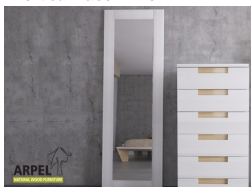

Vertical Luce Mirror