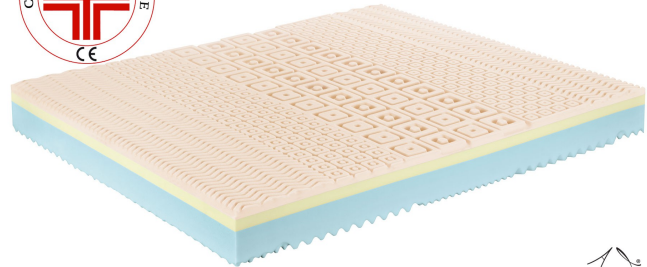

Memory Foam Mattress Biomed

0551

Base Price:

VAT excluded
434.43 €

VAT included
530.00 €

Combinations	Details	VAT excluded	VAT included
Width	2'8" - 80 cm	-	-
	2'11" - 90 cm	+57.38 €	+70.00 €
	3'3" - 100 cm, 3'11" - 120 cm	+221.31 €	+270.00 €
	4'7" - 140 cm, 5'3" - 160 cm	+442.62 €	+540.00 €
	5'11" - 180 cm	+549.18 €	+670.00 €
	6'7" - 200 cm	+745.90 €	+910.00 €
Length	6'3" - 190 cm, 6'5" - 195 cm, 6'7" - 200 cm	-	-
	6'11" - 210 cm, for 2'8" wide mattresses	+65.57 €	+80.00 €
	6'11" - 210 cm, for 2'11" wide mattresses	+98.36 €	+120.00 €
	6'11" - 210 cm, for 3'3" wide mattresses, 6'11" - 210 cm, for 3'11" wide mattresses	+131.15 €	+160.00 €
	6'11" - 210 cm, for 4'7" wide mattresses, 6'11" - 210 cm, for 5'3" wide mattresses	+172.13 €	+210.00 €
	6'11" - 210 cm, for 6'7" wide mattresses	+180.33 €	+220.00 €
Accessories	6'11" - 210 cm, for 5'11" wide mattresses	+196.72 €	+240.00 €
	Bioceramic cover	-	-

Accessories

Acquacell Soap pillow

Dualface pillow

Cover Airtek