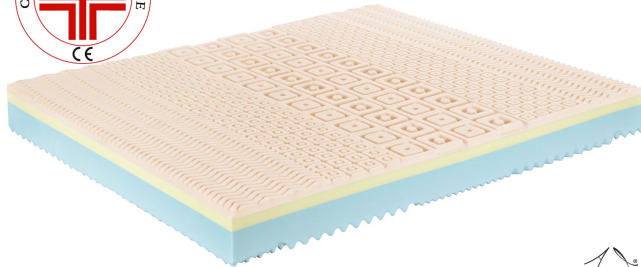

Memory Foam Mattress Biomed

0551

Base Price:

VAT excluded
434.43 €

VAT included
530.00 €

Combinations	Details	VAT excluded	VAT included
Width	2'8" - 80 cm	-	-
	2'11" - 90 cm	+57.38 €	+70.00 €
	3'3" - 100 cm, 3'11" - 120 cm	+221.31 €	+270.00 €
	4'7" - 140 cm, 5'3" - 160 cm	+442.62 €	+540.00 €
	5'11" - 180 cm	+549.18 €	+670.00 €
	6'7" - 200 cm	+745.90 €	+910.00 €
Length	6'3" - 190 cm, 6'5" - 195 cm, 6'7" - 200 cm	-	-
	6'11" - 210 cm, for 2'8" wide mattresses	+65.57 €	+80.00 €
	6'11" - 210 cm, for 2'11" wide mattresses	+98.36 €	+120.00 €
	6'11" - 210 cm, for 3'3" wide mattresses, 6'11" - 210 cm, for 3'11" wide mattresses	+131.15 €	+160.00 €
	6'11" - 210 cm, for 4'7" wide mattresses, 6'11" - 210 cm, for 5'3" wide mattresses	+172.13 €	+210.00 €
	6'11" - 210 cm, for 6'7" wide mattresses	+180.33 €	+220.00 €
Accessories	6'11" - 210 cm, for 5'11" wide mattresses	+196.72 €	+240.00 €
	Bioceramic cover	-	-

Accessories

Acquacell Soap pillow

Dualface pillow

Cover Airtek