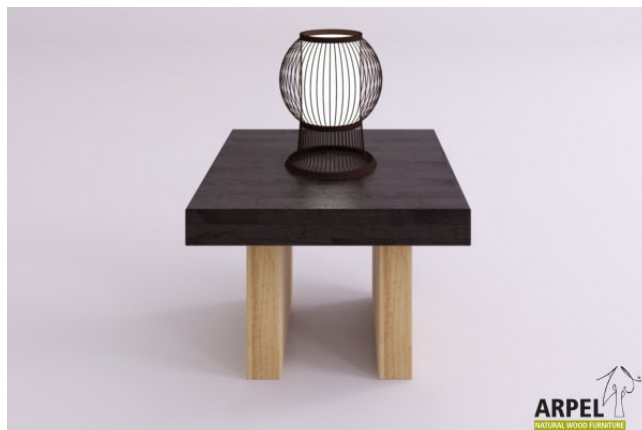

**Bali one-coloured small bench**

0216

Base Price:

VAT excluded  
**198.36 €**

VAT included  
**242.00 €**

Combinations	Details	VAT excluded	VAT included
Bedside table top size	60 x 40 cm	-	-
Height	9" - 24 cm	-	-
	12" - 30 cm	+8.20 €	+10.00 €
	1'2" - 35 cm	+16.39 €	+20.00 €
Finishing (natural not treated or with water based finishing)	unfinished	-	-
	clear lacquer	+24.59 €	+30.00 €
	mahogany, teak, walnut, brown walnut, dark walnut, coffee walnut, rosewood, wenge, white, red, cherry	+40.98 €	+50.00 €
Variations	simple	-	-
	with drawer h 10 cm	+58.20 €	+71.00 €
	with drawer h 15 cm	+66.39 €	+81.00 €

**Diago bedside table**

0036

Base Price:

VAT excluded  
**148.36 €**

VAT included  
**181.00 €**

Combinations	Details	VAT excluded	VAT included
Bedside table top	square top 45x45 cm , round top Ø 45 cm	-	-
Height	11" - 29 cm	-	-
	1'3" - 39 cm	+8.20 €	+10.00 €
Top finishing	unfinished	-	-
	oiled	+24.59 €	+30.00 €
	cherry, mahogany, teak, walnut, brown walnut, dark walnut, coffee walnut, rosewood, wenge, white, red	+40.98 €	+50.00 €
Foot finishing	unfinished, oiled, cherry, mahogany, teak, walnut, brown walnut, dark walnut, coffee walnut, rosewood, wenge, white, red	-	-