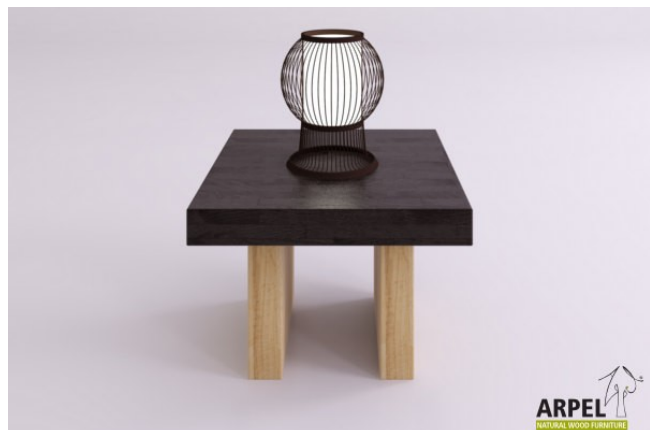

**Bali one-coloured small bench**

0216

Base Price:

VAT excluded  
**198.36 €**

VAT included  
**242.00 €**

Combinations	Details	VAT excluded	VAT included
Bedside table top size	60 x 40 cm	-	-
Height	9" - 24 cm	-	-
	12" - 30 cm	+8.20 €	+10.00 €
	1'2" - 35 cm	+16.39 €	+20.00 €
Finishing (natural not treated or with water based finishing)	unfinished	-	-
	clear lacquer	+24.59 €	+30.00 €
	mahogany, teak, walnut, brown walnut, dark walnut, coffee walnut, rosewood, wenge, white, red, cherry	+40.98 €	+50.00 €
Variations	simple	-	-
	with drawer h 10 cm	+58.20 €	+71.00 €
	with drawer h 15 cm	+66.39 €	+81.00 €

**Diago bedside table**

0036

Base Price:

VAT excluded  
**148.36 €**

VAT included  
**181.00 €**

Combinations	Details	VAT excluded	VAT included
Bedside table top	square top 45x45 cm , round top Ø 45 cm	-	-
Height	11" - 29 cm	-	-
	1'3" - 39 cm	+8.20 €	+10.00 €
Top finishing	unfinished	-	-
	oiled	+24.59 €	+30.00 €
	cherry, mahogany, teak, walnut, brown walnut, dark walnut, coffee walnut, rosewood, wenge, white, red	+40.98 €	+50.00 €
Foot finishing	unfinished, oiled, cherry, mahogany, teak, walnut, brown walnut, dark walnut, coffee walnut, rosewood, wenge, white, red	-	-