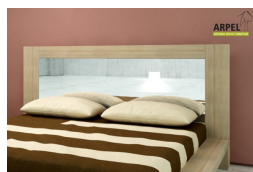

Bali Mirror Headboard