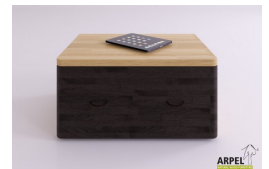

STORAGE BEDS

Products: 6

Yenn box bed

0024

Base Price:

VAT excluded
784.43 €

VAT included
957.00 €

Combinations	Details	VAT excluded	VAT included
Width and slatted base type	80 cm, 45° openable base	-	-
	80 cm, base openable from the side	+40.98 €	+50.00 €
	80 cm, 45° and horizontally openable base	+81.97 €	+100.00 €
	120 cm, 45° openable base	+122.95 €	+150.00 €
	120 cm, 45° and horizontally openable base, 140 cm, 45° openable base	+204.92 €	+250.00 €
	160 cm, 45° openable base	+245.90 €	+300.00 €
	140 cm, 45° and horizontally openable base	+286.89 €	+350.00 €
	160 cm, 45° and horizontally openable base	+327.87 €	+400.00 €
Inner bed length	6'7" - 200 cm	-	-
Bed height from the ground to the outer frame	35 cm	-	-
	40 cm, 45 cm	+98.36 €	+120.00 €
Frame finishing (natural not treated, oiled or coloured)	unfinished	-	-
	oiled	+82.79 €	+101.00 €
	cherry, mahogany, teak, walnut, brown walnut, dark walnut, coffee walnut, rosewood, wenge, white, red	+107.38 €	+131.00 €
Second colour (natural not treated, oiled or coloured)	unfinished	-	-
	oiled, cherry, mahogany, teak, walnut, brown walnut, dark walnut, coffee walnut, rosewood, wenge, white, red	+74.59 €	+91.00 €
Bottom panel	Bottom panel, no panel	-	-

Accessories

Yenn bedside table

Zen headboard

Basic Futon Headboard

Futon Headboard With Removable Cover

Yenn small bench

Futon Bio Cotton Comfort

Quilt Cover Sun