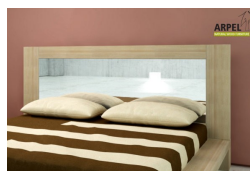

Quilt Cover Sets Linea

Bali box bed

0254

Base Price:

VAT excluded
1,096.72 €

VAT included
1,338.00 €

Combinations	Details	VAT excluded	VAT included
Width and slatted base type	80 cm, 45° openable base	-	-
	80 cm, base openable from the side	+40.98 €	+50.00 €
	80 cm, 45° and horizontally openable base	+81.97 €	+100.00 €
	120 cm, 45° openable base	+222.13 €	+271.00 €
	120 cm, 45° and horizontally openable base	+304.10 €	+371.00 €
	140 cm, 45° openable base	+313.11 €	+382.00 €
	160 cm, 45° openable base	+329.51 €	+402.00 €
	140 cm, 45° and horizontally openable base	+395.08 €	+482.00 €
Inner bed length	6'7" - 200 cm	-	-
	36 cm	-	-
Bed height from the ground to the outer frame	42 cm	+74.59 €	+91.00 €
	unfinished	-	-
Frame finishing (natural not treated,oiled or coloured)	oiled	+82.79 €	+101.00 €
	cherry, mahogany, teak, walnut, brown walnut, dark walnut, coffee walnut, rosewood, wenge, white, red	+107.38 €	+131.00 €
	unfinished	-	-
Foot finishings (natural not treated, oiled or coloured)	oiled, cherry, mahogany, teak, walnut, brown walnut, dark walnut, coffee walnut, rosewood, wenge, white, red	+74.59 €	+91.00 €
	Bottom panel, no panel	-	-

Accessories

Bali two-coloured bedside table

Futon Headboard With Removable Cover

Zen headboard

Bali two-coloured small bench

Bali two-coloured headboard

Futon Bio Cotton Comfort

Bali Mirror Headboard