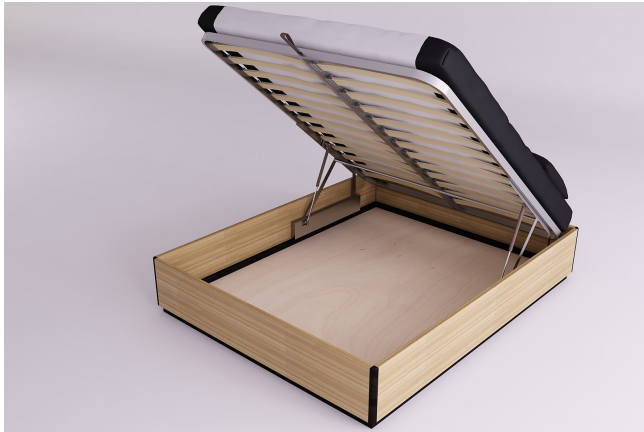

STORAGE BEDS

Products: 6

Yenn box bed

0024

Base Price:

VAT excluded
784.43 €

VAT included
957.00 €

Combinations	Details	VAT excluded	VAT included
Width and slatted base type	80 cm, 45° openable base	-	-
	80 cm, base openable from the side	+40.98 €	+50.00 €
	80 cm, 45° and horizontally openable base	+81.97 €	+100.00 €
	120 cm, 45° openable base	+122.95 €	+150.00 €
	120 cm, 45° and horizontally openable base, 140 cm, 45° openable base	+204.92 €	+250.00 €
	160 cm, 45° openable base	+245.90 €	+300.00 €
	140 cm, 45° and horizontally openable base	+286.89 €	+350.00 €
	160 cm, 45° and horizontally openable base	+327.87 €	+400.00 €
Inner bed length	6'7" - 200 cm	-	-
Bed height from the ground to the outer frame	35 cm	-	-
	40 cm, 45 cm	+98.36 €	+120.00 €
Frame finishing (natural not treated, oiled or coloured)	unfinished	-	-
	oiled	+82.79 €	+101.00 €
	cherry, mahogany, teak, walnut, brown walnut, dark walnut, coffee walnut, rosewood, wenge, white, red	+107.38 €	+131.00 €
Second colour (natural not treated, oiled or coloured)	unfinished	-	-
	oiled, cherry, mahogany, teak, walnut, brown walnut, dark walnut, coffee walnut, rosewood, wenge, white, red	+74.59 €	+91.00 €
Bottom panel	Bottom panel, no panel	-	-

Accessories

Yenn bedside table

Zen headboard

Basic Futon Headboard

Futon Headboard With Removable Cover

Yenn small bench

Futon Bio Cotton Comfort

Quilt Cover Sun