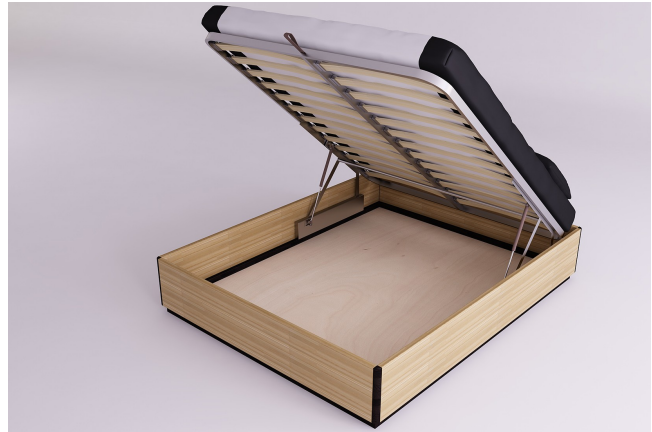

STORAGE BEDS

Products: 6

Yenn box bed

0024

Base Price:

VAT excluded
784.43 €

VAT included
957.00 €

Combinations	Details	VAT excluded	VAT included
Width and slatted base type	80 cm, 45° openable base	-	-
	80 cm, base openable from the side	+40.98 €	+50.00 €
	80 cm, 45° and horizontally openable base	+81.97 €	+100.00 €
	120 cm, 45° openable base	+122.95 €	+150.00 €
	120 cm, 45° and horizontally openable base, 140 cm, 45° openable base	+204.92 €	+250.00 €
	160 cm, 45° openable base	+245.90 €	+300.00 €
	140 cm, 45° and horizontally openable base	+286.89 €	+350.00 €
	160 cm, 45° and horizontally openable base	+327.87 €	+400.00 €
Inner bed length	6'7" - 200 cm	-	-
Bed height from the ground to the outer frame	35 cm	-	-
	40 cm, 45 cm	+98.36 €	+120.00 €
Frame finishing (natural not treated, oiled or coloured)	unfinished	-	-
	oiled	+82.79 €	+101.00 €
	cherry, mahogany, teak, walnut, brown walnut, dark walnut, coffee walnut, rosewood, wenge, white, red	+107.38 €	+131.00 €
Second colour (natural not treated, oiled or coloured)	unfinished	-	-
	oiled, cherry, mahogany, teak, walnut, brown walnut, dark walnut, coffee walnut, rosewood, wenge, white, red	+74.59 €	+91.00 €
Bottom panel	Bottom panel, no panel	-	-

Accessories

Yenn bedside table

Zen headboard

Basic Futon Headboard

Futon Headboard With Removable Cover

Yenn small bench

Futon Bio Cotton Comfort

Quilt Cover Sun