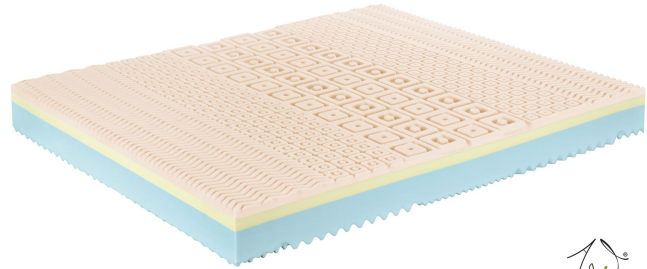

MEMORY FOAM MATTRESSES

Products: 11

Puracell mattress - Dual Form

0312

Base Price:

VAT excluded
350.00 €

VAT included
427.00 €

Combinations	Details	VAT excluded	VAT included
Width	2'8" - 80 cm	-	-
	2'11" - 90 cm	+50.00 €	+61.00 €
	3'3" - 100 cm	+150.00 €	+183.00 €
	3'11" - 120 cm	+200.00 €	+244.00 €
	4'7" - 140 cm	+300.00 €	+366.00 €
	5'3" - 160 cm, 160 cm double (80+80)	+350.00 €	+427.00 €
	5'11" - 180 cm, 180 cm double (90+90)	+450.00 €	+549.00 €
	6'7" - 200 cm, 200 cm double (100+100)	+650.00 €	+793.00 €
Length	6'7" - 200 cm, 6'3" - 190 cm, 6'5" - 195 cm	-	-
	6'11" - 210 cm, for 2'8" wide mattresses	+54.92 €	+67.00 €
	6'11" - 210 cm, for 2'11" wide mattresses	+59.84 €	+73.00 €
	6'11" - 210 cm, for 3'3" wide mattresses	+75.41 €	+92.00 €
	6'11" - 210 cm, for 3'11" wide mattresses	+85.25 €	+104.00 €
	6'11" - 210 cm, for 4'7" wide mattresses	+100.00 €	+122.00 €
	6'11" - 210 cm, for 5'3" wide mattresses	+109.84 €	+134.00 €
	6'11" - 210 cm, for 5'11" wide mattresses	+119.67 €	+146.00 €
Accessories	6'11" - 210 cm, for 6'7" wide mattresses	+150.00 €	+183.00 €
	Bioceramic cover	-	-

Accessories

Acquacell Soap pillow

Polaris Soap pillow

Dualface pillow

Cover Airtek

Memory Foam Mattress Wonderful

0549

Base Price: