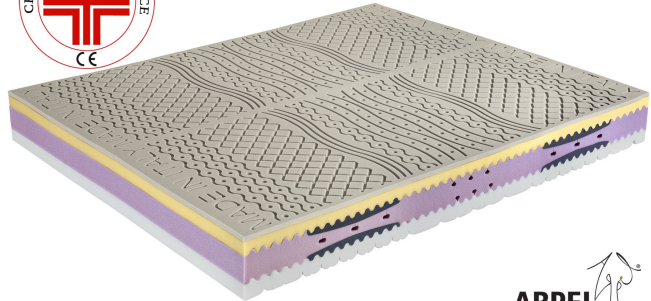

Accessories

Acquacell Soap pillow

Polaris Soap pillow

Dualface pillow

Cover Airtek

Biomemory mattress Silvermedical - Certified Anti-Decubitus Medical Device 0554

Base Price:

VAT excluded
680.33 €

VAT included
830.00 €

Combinations	Details	VAT excluded	VAT included
Width	2'8" - 80 cm	-	-
	2'11" - 90 cm	+90.16 €	+110.00 €
	3'3" - 100 cm, 3'11" - 120 cm	+336.07 €	+410.00 €
	4'7" - 140 cm, 5'3" - 160 cm	+672.13 €	+820.00 €
	5'11" - 180 cm	+844.26 €	+1,030.00 €
	6'7" - 200 cm	+1,147.54 €	+1,400.00 €
Length	6'3" - 190 cm, 6'5" - 195 cm, 6'7" - 200 cm	-	-
	6'11" - 210 cm, for 2'8" wide mattresses	+98.36 €	+120.00 €
	6'11" - 210 cm, for 2'11" wide mattresses	+155.74 €	+190.00 €
	6'11" - 210 cm, for 3'3" wide mattresses, 6'11" - 210 cm, for 3'11" wide mattresses	+204.92 €	+250.00 €
	6'11" - 210 cm, for 4'7" wide mattresses, 6'11" - 210 cm, for 5'3" wide mattresses	+278.69 €	+340.00 €
	6'11" - 210 cm, for 5'11" wide mattresses	+311.48 €	+380.00 €
Accessories	6'11" - 210 cm, for 6'7" wide mattresses	+368.85 €	+450.00 €
	Bioceramic cover	-	-