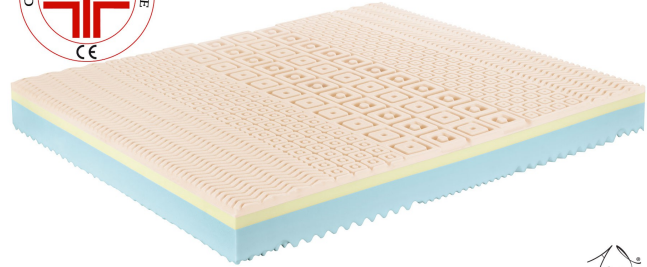

Accessories

Acquacell Soap pillow

Polaris Soap pillow

Dualface pillow

Cover Airtek

Memory Foam Mattress Biomed

0551

Base Price:

VAT excluded
434.43 €

VAT included
530.00 €

Combinations	Details	VAT excluded	VAT included
Width	2'8" - 80 cm	-	-
	2'11" - 90 cm	+57.38 €	+70.00 €
	3'3" - 100 cm, 3'11" - 120 cm	+221.31 €	+270.00 €
	4'7" - 140 cm, 5'3" - 160 cm	+442.62 €	+540.00 €
	5'11" - 180 cm	+549.18 €	+670.00 €
	6'7" - 200 cm	+745.90 €	+910.00 €
Length	6'3" - 190 cm, 6'5" - 195 cm, 6'7" - 200 cm	-	-
	6'11" - 210 cm, for 2'8" wide mattresses	+65.57 €	+80.00 €
	6'11" - 210 cm, for 2'11" wide mattresses	+98.36 €	+120.00 €
	6'11" - 210 cm, for 3'3" wide mattresses, 6'11" - 210 cm, for 3'11" wide mattresses	+131.15 €	+160.00 €
	6'11" - 210 cm, for 4'7" wide mattresses, 6'11" - 210 cm, for 5'3" wide mattresses	+172.13 €	+210.00 €
	6'11" - 210 cm, for 6'7" wide mattresses	+180.33 €	+220.00 €
Accessories	Bioceramic cover	-	-