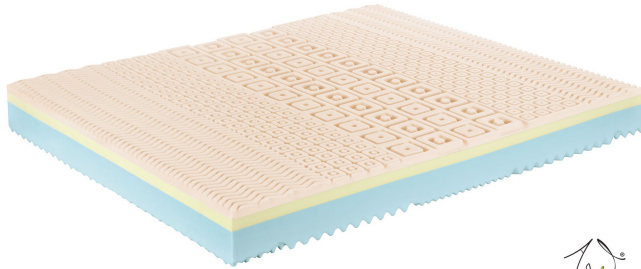

MEMORY FOAM MATTRESSES

Products: 11

Puracell mattress - Dual Form

0312

Base Price:

VAT excluded
350.00 €

VAT included
427.00 €

Combinations	Details	VAT excluded	VAT included
Width	2'8" - 80 cm	-	-
	2'11" - 90 cm	+50.00 €	+61.00 €
	3'3" - 100 cm	+150.00 €	+183.00 €
	3'11" - 120 cm	+200.00 €	+244.00 €
	4'7" - 140 cm	+300.00 €	+366.00 €
	5'3" - 160 cm, 160 cm double (80+80)	+350.00 €	+427.00 €
	5'11" - 180 cm, 180 cm double (90+90)	+450.00 €	+549.00 €
	6'7" - 200 cm, 200 cm double (100+100)	+650.00 €	+793.00 €
Length	6'7" - 200 cm, 6'3" - 190 cm, 6'5" - 195 cm	-	-
	6'11" - 210 cm, for 2'8" wide mattresses	+54.92 €	+67.00 €
	6'11" - 210 cm, for 2'11" wide mattresses	+59.84 €	+73.00 €
	6'11" - 210 cm, for 3'3" wide mattresses	+75.41 €	+92.00 €
	6'11" - 210 cm, for 3'11" wide mattresses	+85.25 €	+104.00 €
	6'11" - 210 cm, for 4'7" wide mattresses	+100.00 €	+122.00 €
	6'11" - 210 cm, for 5'3" wide mattresses	+109.84 €	+134.00 €
	6'11" - 210 cm, for 5'11" wide mattresses	+119.67 €	+146.00 €
Accessories	6'11" - 210 cm, for 6'7" wide mattresses	+150.00 €	+183.00 €
	Bioceramic cover	-	-

Accessories

Acquacell Soap pillow

Polaris Soap pillow

Dualface pillow

Cover Airtek

Memory Foam Mattress Wonderful

0549

Base Price: