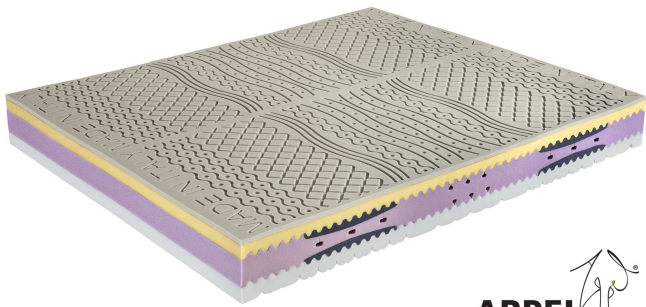

Accessories

Acquacell Soap pillow

Polaris Soap pillow

Dualface pillow

Cover Airtek

Biomemory mattress Silver Soya

0298

Base Price:

VAT excluded
680.33 €

VAT included
830.00 €

Combinations	Details	VAT excluded	VAT included
Width	2'8" - 80 cm	-	-
	2'11" - 90 cm	+81.97 €	+100.00 €
	3'3" - 100 cm, 3'11" - 120 cm	+336.07 €	+410.00 €
	4'7" - 140 cm, 5'3" - 160 cm	+672.13 €	+820.00 €
	5'11" - 180 cm	+844.26 €	+1,030.00 €
	6'7" - 200 cm	+1,147.54 €	+1,400.00 €
Length	6'7" - 200 cm , 6'3" - 190 cm , 6'5" - 195 cm	-	-
	6'11" - 210 cm, for 2'8" wide mattresses	+90.16 €	+110.00 €
	6'11" - 210 cm, for 2'11" wide mattresses	+155.74 €	+190.00 €
	6'11" - 210 cm, for 3'3" wide mattresses, 6'11" - 210 cm, for 3'11" wide mattresses	+204.92 €	+250.00 €
	6'11" - 210 cm, for 4'7" wide mattresses, 6'11" - 210 cm, for 5'3" wide mattresses	+270.49 €	+330.00 €
	6'11" - 210 cm, for 5'11" wide mattresses	+303.28 €	+370.00 €
Accessories	6'11" - 210 cm, for 6'7" wide mattresses	+360.66 €	+440.00 €
	Bioceramic cover	-	-