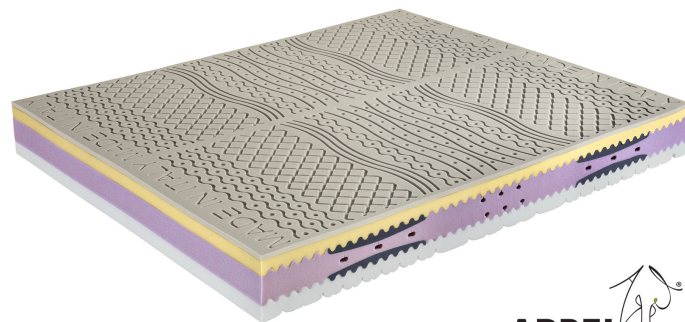

MEMORY FOAM MATTRESSES

Products: 11

Puracell mattress - Dual Form

0312

Base Price:

VAT excluded
350.00 €

VAT included
427.00 €

Combinations	Details	VAT excluded	VAT included
Width	2'8" - 80 cm	-	-
	2'11" - 90 cm	+50.00 €	+61.00 €
	3'3" - 100 cm	+150.00 €	+183.00 €
	3'11" - 120 cm	+200.00 €	+244.00 €
	4'7" - 140 cm	+300.00 €	+366.00 €
	5'3" - 160 cm, 160 cm double (80+80)	+350.00 €	+427.00 €
	5'11" - 180 cm, 180 cm double (90+90)	+450.00 €	+549.00 €
	6'7" - 200 cm, 200 cm double (100+100)	+650.00 €	+793.00 €
Length	6'7" - 200 cm, 6'3" - 190 cm, 6'5" - 195 cm	-	-
	6'11" - 210 cm, for 2'8" wide mattresses	+54.92 €	+67.00 €
	6'11" - 210 cm, for 2'11" wide mattresses	+59.84 €	+73.00 €
	6'11" - 210 cm, for 3'3" wide mattresses	+75.41 €	+92.00 €
	6'11" - 210 cm, for 3'11" wide mattresses	+85.25 €	+104.00 €
	6'11" - 210 cm, for 4'7" wide mattresses	+100.00 €	+122.00 €
	6'11" - 210 cm, for 5'3" wide mattresses	+109.84 €	+134.00 €
	6'11" - 210 cm, for 5'11" wide mattresses	+119.67 €	+146.00 €
Accessories	6'11" - 210 cm, for 6'7" wide mattresses	+150.00 €	+183.00 €
	Bioceramic cover	-	-

Accessories

Acquacell Soap pillow

Polaris Soap pillow

Dualface pillow

Cover Airtek

Memory Foam Mattress Wonderful

0549

Base Price: