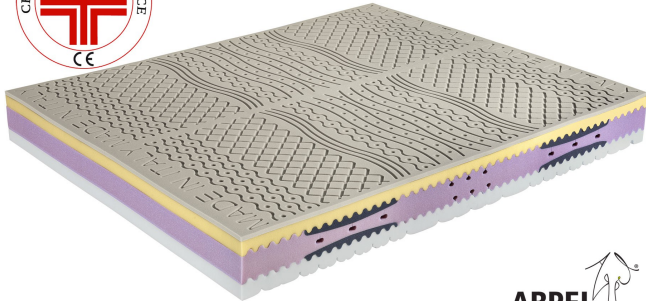

Accessories

Acquacell Soap pillow

Polaris Soap pillow

Dualface pillow

Cover Airtek

Biomemory mattress Silvermedical - Certified Anti-Decubitus Medical Device 0554

Base Price:

VAT excluded
680.33 €

VAT included
830.00 €

Combinations	Details	VAT excluded	VAT included
Width	2'8" - 80 cm	-	-
	2'11" - 90 cm	+90.16 €	+110.00 €
	3'3" - 100 cm, 3'11" - 120 cm	+336.07 €	+410.00 €
	4'7" - 140 cm, 5'3" - 160 cm	+672.13 €	+820.00 €
	5'11" - 180 cm	+844.26 €	+1,030.00 €
	6'7" - 200 cm	+1,147.54 €	+1,400.00 €
Length	6'3" - 190 cm, 6'5" - 195 cm, 6'7" - 200 cm	-	-
	6'11" - 210 cm, for 2'8" wide mattresses	+98.36 €	+120.00 €
	6'11" - 210 cm, for 2'11" wide mattresses	+155.74 €	+190.00 €
	6'11" - 210 cm, for 3'3" wide mattresses, 6'11" - 210 cm, for 3'11" wide mattresses	+204.92 €	+250.00 €
	6'11" - 210 cm, for 4'7" wide mattresses, 6'11" - 210 cm, for 5'3" wide mattresses	+278.69 €	+340.00 €
	6'11" - 210 cm, for 5'11" wide mattresses	+311.48 €	+380.00 €
Accessories	6'11" - 210 cm, for 6'7" wide mattresses	+368.85 €	+450.00 €
	Bioceramic cover	-	-