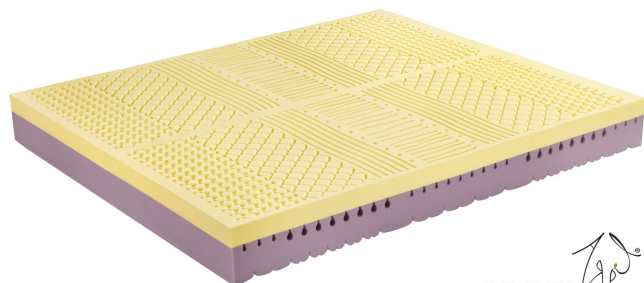

VAT excluded
508.20 €

VAT included
620.00 €

Combinations	Details	VAT excluded	VAT included
Width	2'8" - 80 cm	-	-
	2'11" - 90 cm	+57.38 €	+70.00 €
	3'3" - 100 cm, 3'11" - 120 cm	+245.90 €	+300.00 €
	4'7" - 140 cm, 5'3" - 160 cm	+500.00 €	+610.00 €
	5'11" - 180 cm	+622.95 €	+760.00 €
	6'7" - 200 cm	+852.46 €	+1,040.00 €
Length	6'3" - 190 cm , 6'5" - 195 cm , 6'7" - 200 cm	-	-
	6'11" - 210 cm, for 2'8" wide mattresses	+65.57 €	+80.00 €
	6'11" - 210 cm, for 2'11" wide mattresses	+114.75 €	+140.00 €
	6'11" - 210 cm, for 3'3" wide mattresses, 6'11" - 210 cm, for 3'11" wide mattresses	+147.54 €	+180.00 €
	6'11" - 210 cm, for 4'7" wide mattresses, 6'11" - 210 cm, for 5'3" wide mattresses	+196.72 €	+240.00 €
	6'11" - 210 cm, for 5'11" wide mattresses	+229.51 €	+280.00 €
Accessories	6'11" - 210 cm, for 6'7" wide mattresses	+270.49 €	+330.00 €
	Bioceramic cover	-	-

Accessories

Acquacell Soap pillow

Polaris Soap pillow

Dualface pillow

Cover Airtek

Biomemory Mattress Soyol HD 70

0308

Base Price:

VAT excluded
614.75 €

VAT included
750.00 €

Combinations	Details	VAT excluded	VAT included
Width	2'8" - 80 cm	-	-
	2'11" - 90 cm	+73.77 €	+90.00 €
	3'3" - 100 cm, 3'11" - 120 cm	+303.28 €	+370.00 €
	4'7" - 140 cm, 5'3" - 160 cm	+606.56 €	+740.00 €
	5'11" - 180 cm	+754.10 €	+920.00 €
	6'7" - 200 cm	+1,032.79 €	+1,260.00 €
Length	6'7" - 200 cm , 6'3" - 190 cm , 6'5" - 195 cm	-	-
	6'11" - 210 cm, for 2'8" wide mattresses	+81.97 €	+100.00 €
	6'11" - 210 cm, for 2'11" wide mattresses	+139.34 €	+170.00 €
	6'11" - 210 cm, for 3'3" wide mattresses, 6'11" - 210 cm, for 3'11" wide mattresses	+180.33 €	+220.00 €
	6'11" - 210 cm, for 4'7" wide mattresses, 6'11" - 210 cm, for 5'3" wide mattresses	+245.90 €	+300.00 €
	6'11" - 210 cm, for 5'11" wide mattresses	+278.69 €	+340.00 €
Accessories	6'11" - 210 cm, for 6'7" wide mattresses	+327.87 €	+400.00 €
	Bioceramic cover	-	-