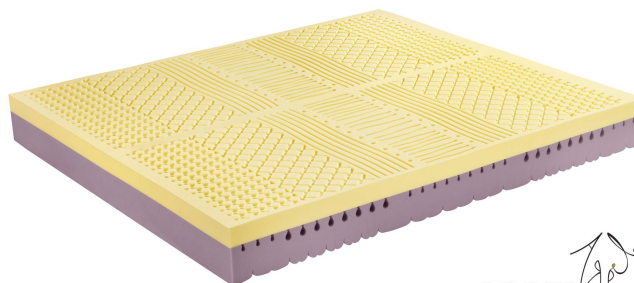

Accessories

Acquacell Soap pillow

Polaris Soap pillow

Dualface pillow

Cover Airtek

Biomemory Mattress Soyol HD 70

0308

Base Price:

VAT excluded
614.75 €

VAT included
750.00 €

Combinations	Details	VAT excluded	VAT included
Width	2'8" - 80 cm	-	-
	2'11" - 90 cm	+73.77 €	+90.00 €
	3'3" - 100 cm, 3'11" - 120 cm	+303.28 €	+370.00 €
	4'7" - 140 cm, 5'3" - 160 cm	+606.56 €	+740.00 €
	5'11" - 180 cm	+754.10 €	+920.00 €
	6'7" - 200 cm	+1,032.79 €	+1,260.00 €
Length	6'7" - 200 cm , 6'3" - 190 cm , 6'5" - 195 cm	-	-
	6'11" - 210 cm, for 2'8" wide mattresses	+81.97 €	+100.00 €
	6'11" - 210 cm, for 2'11" wide mattresses	+139.34 €	+170.00 €
	6'11" - 210 cm, for 3'3" wide mattresses, 6'11" - 210 cm, for 3'11" wide mattresses	+180.33 €	+220.00 €
	6'11" - 210 cm, for 4'7" wide mattresses, 6'11" - 210 cm, for 5'3" wide mattresses	+245.90 €	+300.00 €
	6'11" - 210 cm, for 5'11" wide mattresses	+278.69 €	+340.00 €
Accessories	6'11" - 210 cm, for 6'7" wide mattresses	+327.87 €	+400.00 €
	Bioceramic cover	-	-