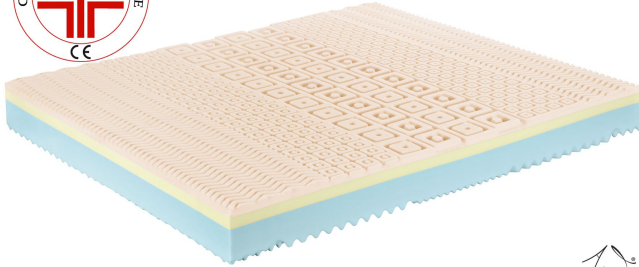

VAT excluded
434.43 €

VAT included
530.00 €

Combinations	Details	VAT excluded	VAT included
Width	2'8" - 80 cm	-	-
	2'11" - 90 cm	+57.38 €	+70.00 €
	3'3" - 100 cm, 3'11" - 120 cm	+221.31 €	+270.00 €
	4'7" - 140 cm, 5'3" - 160 cm	+434.43 €	+530.00 €
	5'11" - 180 cm	+540.98 €	+660.00 €
	6'7" - 200 cm	+737.70 €	+900.00 €
Length	6'3" - 190 cm , 6'5" - 195 cm , 6'7" - 200 cm	-	-
	6'11" - 210 cm, for 2'8" wide mattresses	+65.57 €	+80.00 €
	6'11" - 210 cm, for 2'11" wide mattresses	+98.36 €	+120.00 €
	6'11" - 210 cm, for 3'3" wide mattresses, 6'11" - 210 cm, for 3'11" wide mattresses	+131.15 €	+160.00 €
	6'11" - 210 cm, for 4'7" wide mattresses, 6'11" - 210 cm, for 5'3" wide mattresses	+172.13 €	+210.00 €
	6'11" - 210 cm, for 5'11" wide mattresses	+196.72 €	+240.00 €
Accessories	6'11" - 210 cm, for 6'7" wide mattresses	+237.70 €	+290.00 €
	Bioceramic cover	-	-

Accessories

Acquacell Soap pillow

Polaris Soap pillow

Dualface pillow

Cover Airtek

Memory Foam Mattress Biomed

0551

Base Price:

VAT excluded
434.43 €

VAT included
530.00 €

Combinations	Details	VAT excluded	VAT included
Width	2'8" - 80 cm	-	-
	2'11" - 90 cm	+57.38 €	+70.00 €
	3'3" - 100 cm, 3'11" - 120 cm	+221.31 €	+270.00 €
	4'7" - 140 cm, 5'3" - 160 cm	+442.62 €	+540.00 €
	5'11" - 180 cm	+549.18 €	+670.00 €
	6'7" - 200 cm	+745.90 €	+910.00 €
Length	6'3" - 190 cm, 6'5" - 195 cm, 6'7" - 200 cm	-	-
	6'11" - 210 cm, for 2'8" wide mattresses	+65.57 €	+80.00 €
	6'11" - 210 cm, for 2'11" wide mattresses	+98.36 €	+120.00 €
	6'11" - 210 cm, for 3'3" wide mattresses, 6'11" - 210 cm, for 3'11" wide mattresses	+131.15 €	+160.00 €
	6'11" - 210 cm, for 4'7" wide mattresses, 6'11" - 210 cm, for 5'3" wide mattresses	+172.13 €	+210.00 €
	6'11" - 210 cm, for 6'7" wide mattresses	+180.33 €	+220.00 €
Accessories	Bioceramic cover	-	-