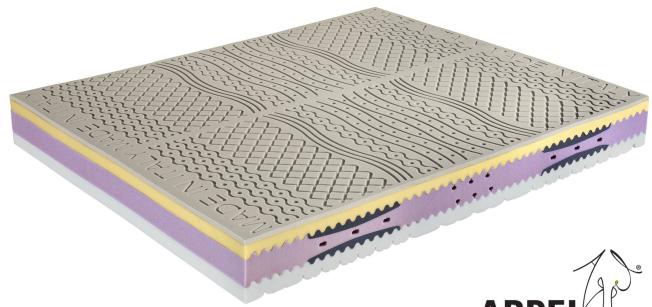

Accessories

Acquacell Soap pillow

Polaris Soap pillow

Dualface pillow

Cover Airtek

Biomemory mattress Silver Soya

0298

Base Price:

VAT excluded
680.33 €

VAT included
830.00 €

Combinations	Details	VAT excluded	VAT included
Width	2'8" - 80 cm	-	-
	2'11" - 90 cm	+81.97 €	+100.00 €
	3'3" - 100 cm, 3'11" - 120 cm	+336.07 €	+410.00 €
	4'7" - 140 cm, 5'3" - 160 cm	+672.13 €	+820.00 €
	5'11" - 180 cm	+844.26 €	+1,030.00 €
	6'7" - 200 cm	+1,147.54 €	+1,400.00 €
Length	6'7" - 200 cm , 6'3" - 190 cm , 6'5" - 195 cm	-	-
	6'11" - 210 cm, for 2'8" wide mattresses	+90.16 €	+110.00 €
	6'11" - 210 cm, for 2'11" wide mattresses	+155.74 €	+190.00 €
	6'11" - 210 cm, for 3'3" wide mattresses, 6'11" - 210 cm, for 3'11" wide mattresses	+204.92 €	+250.00 €
	6'11" - 210 cm, for 4'7" wide mattresses, 6'11" - 210 cm, for 5'3" wide mattresses	+270.49 €	+330.00 €
	6'11" - 210 cm, for 5'11" wide mattresses	+303.28 €	+370.00 €
Accessories	6'11" - 210 cm, for 6'7" wide mattresses	+360.66 €	+440.00 €
	Bioceramic cover	-	-