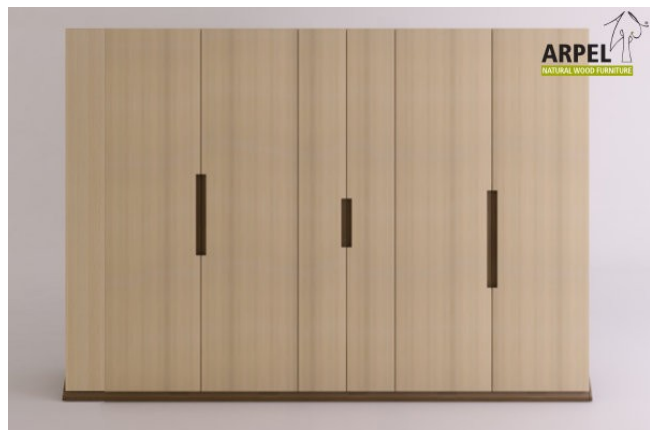

Origami wardrobe 6 doors

0288

Base Price:

VAT excluded
2,377.05 €

VAT included
2,900.00 €

Combinations	Details	VAT excluded	VAT included
Dimensions, Height - Depth	250 x 60 cm	-	-
Extra modules	without bookcase (width cm 300)	-	-
	with bookcase on the left (width cm 330), with bookcase on the right (width cm 330)	+368.85 €	+450.00 €
Accessories	no panels	-	-
	side panels	+147.54 €	+180.00 €
Frame finishing (natural not treated,oiled or coloured)	unfinished	-	-
	oiled	+286.89 €	+350.00 €
	cherry, mahogany, teak, walnut, brown walnut, dark walnut, coffee walnut, rosewood, wenge, white, red	+409.84 €	+500.00 €
Color of the handle panels	unfinished, oiled, cherry, mahogany, teak, walnut, brown walnut, dark walnut, coffee walnut, rosewood, wenge, bleached, red	-	-

The prices could be not always up to date and they don't take into account any promotional sale on the e-commerce.