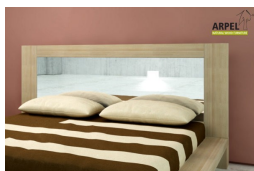

ORIGAMI SERIES

Products: 13

Origami bed

0029

Base Price:

VAT excluded
777.05 €

VAT included
948.00 €

Combinations	Details	VAT excluded	VAT included
Inner bed width	60 cm, 2'4" - 70 cm, 80 cm, 2'11" - 90 cm	-	-
	100 cm	+99.18 €	+121.00 €
	3'11" - 120 cm	+198.36 €	+242.00 €
	4'7" - 140 cm	+264.75 €	+323.00 €
	5'3" - 160 cm	+313.93 €	+383.00 €
	5'11" - 180 cm	+363.93 €	+444.00 €
	6'7" - 200 cm	+536.89 €	+655.00 €
Inner bed length	6'7" - 200 cm , 6'3" - 190 cm , 6'5" - 195 cm	-	-
	6'11" - 210 cm , 6'9" - 205 cm	+49.18 €	+60.00 €
Bed height from the ground to the outer frame	30 cm	-	-
	35 cm	+74.59 €	+91.00 €
Accessories	straight fir wood slats included	-	-
Frame finishing (natural not treated, oiled or coloured)	unfinished	-	-
	oiled	+82.79 €	+101.00 €
	cherry, mahogany, teak, walnut, brown walnut, dark walnut, coffee walnut, rosewood, wenge, white, red	+107.38 €	+131.00 €
Foot finishings (natural not treated, oiled or coloured)	unfinished	-	-
	oiled, cherry, mahogany, teak, walnut, brown walnut, dark walnut, coffee walnut, rosewood, wenge, white, red	+74.59 €	+91.00 €

Accessories

Origami bedside table

Bali Mirror Headboard

Basic Futon Headboard

Origami headboard

Futon Headboard With Removable Cover

Straight beech slats

Flexa slats