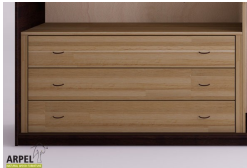

Accessories

Additional Shelf for 200/210 cm Wardrobes

Additional Hanger Rail for 200/210 cm Wardrobes

Chest of Drawers for 200/210 cm Wardrobes

Fully Equipped Internal Element for 2 Door Wardrobes

Shoji Wardrobe 6'7" with Rice Paper Sliding Doors