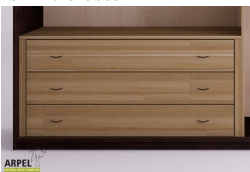

Accessories

Chest of Drawers for 240/250 cm Wardrobes