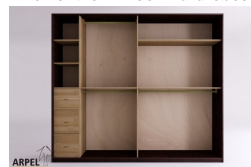

Accessories

Additional Shelf for 270 cm Wardrobes

Additional Hanger Rail for 270 cm Wardrobes

Chest of Drawers for 270 cm Wardrobes

Fully Equipped Internal Element for 2 Door Wardrobes

The prices could be not always up to date and they don't take into account any promotional sale on the e-commerce.