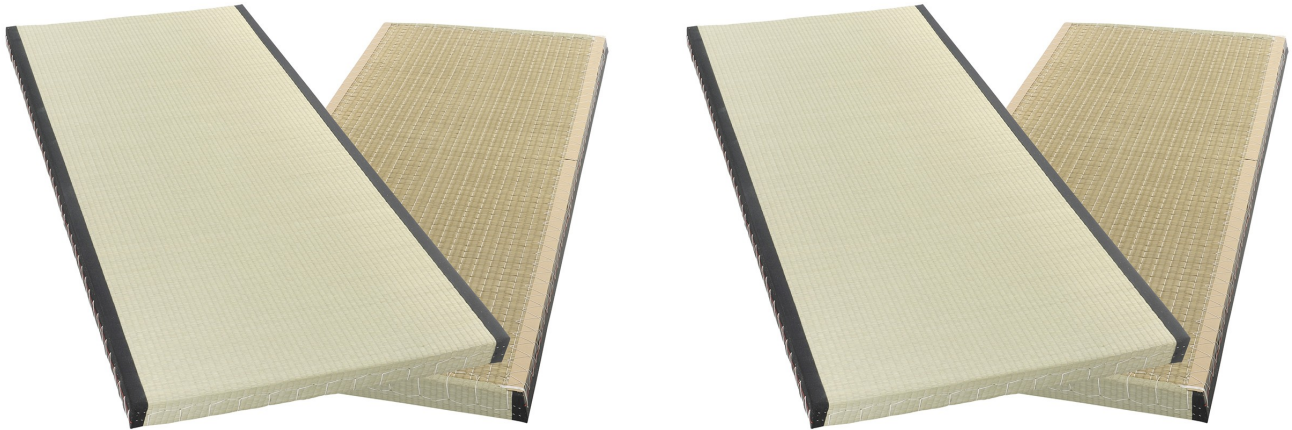

Tatami

0142

Base Price:

VAT excluded
139.34 €

VAT included
169.99 €

Combinations

Details

VAT excluded

VAT included

Tatami mat dimensions

2'4" x 6'6" (70 x 200 cm), 2'8" x 6'6" (80 x 200 cm), 2'11" x 6'6" (90 x 200 cm),
2'11" x 5'11" (90 x 180 cm)
3'3" x 6'6" (100 x 200 cm)

-

-

+8.20 €

+10.00 €