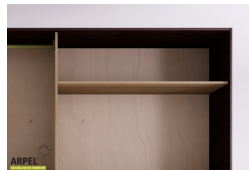

Additional Shelf for 240/250 cm Wardrobes