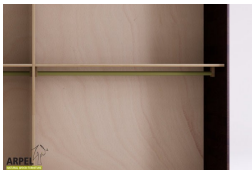

Accessories

Additional Hanger Rail for 250 cm Wardrobes