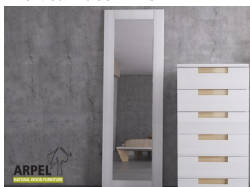

Vertical Luce Mirror