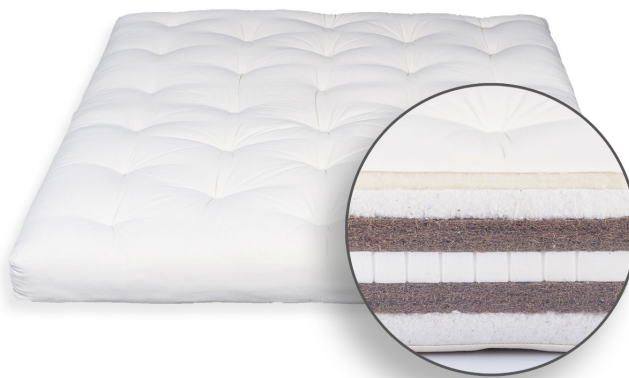

Accessories

Futon cover

Basic Futon Headboard

Futon Headboard With Removable Cover

Cotton pillow

Quilt Cover Kube

Quilt Cover Sets Linea

Futon Bio Cotton, Latex, Double Coconut & Wool

0411

Base Price:

VAT excluded
342.46 €

VAT included
417.80 €

Combinations	Details	VAT excluded	VAT included
Width	1'12" - 60 cm, 2'4" - 70 cm, 2'8" - 80 cm	-	-
	2'11" - 90 cm, 3'3" - 100 cm	+3.28 €	+4.00 €
	3'11" - 120 cm	+114.75 €	+140.00 €
	4'7" - 140 cm	+164.75 €	+201.00 €
	5'3" - 160 cm, 4'11" - 150 cm	+229.51 €	+280.00 €
	5'11" - 180 cm	+280.33 €	+342.00 €
Length	6'7" - 200 cm	+287.70 €	+351.00 €
	6'7" - 200 cm , 6'3" - 190 cm , 6'5" - 195 cm	-	-
	6'11" - 210 cm, 6'9" - 205 cm	+24.59 €	+30.00 €
Colour	7'3" - 220 cm	+57.38 €	+70.00 €
	natural 1 black, 481 slate gray, 392 red, 371 dark red, 325 dark blue, 65 blue, 59 yellow, 380 brown, 396 beige, 61 pistachio, 372 green, 58 orange, 438 brick orange, 471 tiffany blue	+61.48 €	+75.00 €