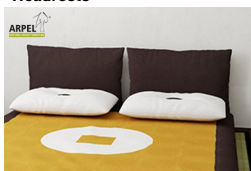

Cotton Cushion for Bed Headrests