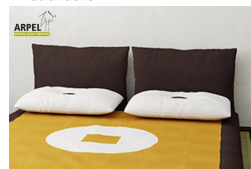

Cotton Cushion for Bed Headrests