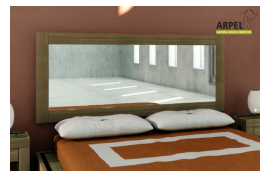

Zen Mirror Headboard