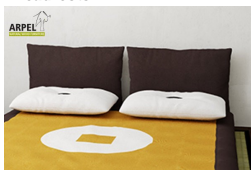

Aiko Low Bed with Tatami

0107

Base Price:

VAT excluded
520.49 €

VAT included
635.00 €

Combinations	Details	VAT excluded	VAT included
Inner bed width	60 cm - one 60 cm tatami included, 70 cm - with one 70 cm wide tatami, 80 cm - with one 80 cm wide tatami, 90 cm - with one 90 cm wide tatami	-	-
	100 cm - one 100 cm tatami included	+82.79 €	+101.00 €
	120 cm - with two 60 cm wide tatamis	+206.56 €	+252.00 €
	140 cm - with two 70 cm wide tatamis	+239.34 €	+292.00 €
	160 cm - with two 80 cm wide tatamis, 180 cm - with two 90 cm wide tatamis	+256.56 €	+313.00 €
	200 cm - with two 100 cm wide tatamis	+512.30 €	+625.00 €
	210 cm - with three 70 cm wide tatamis	+525.41 €	+641.00 €
	240 cm - with three 80 cm wide tatamis	+577.05 €	+704.00 €
Inner bed length	6'7" - 200 cm	-	-
	6'11" - 210 cm (6'7" tatami + 4" wooden insert)	+81.97 €	+100.00 €
Bed height from the ground to the outer frame	10 cm	-	-
Accessories	straight fir wood slats included	-	-
Finishing (natural not treated or with water based finishing)	unfinished	-	-
	clear lacquer	+127.05 €	+155.00 €
	mahogany, teak, walnut, brown walnut, dark walnut, coffee walnut, rosewood, wenge, white, red, cherry, platinum grey, black	+146.72 €	+179.00 €

Accessories

Zen headboard

Aiko breakfast bedside table

Basic Futon Headboard

Aiko headboard

Futon Headboard With Removable Cover

Futon Bio Cotton Comfort

Cotton Cushion for Bed Headrests