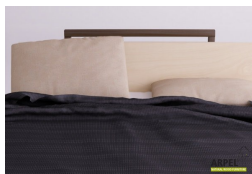

Ultra headboard