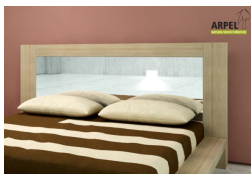

Bali Mirror Headboard