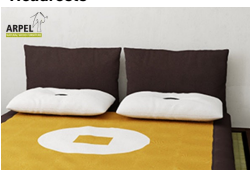

Cotton Cushion for Bed Headrests