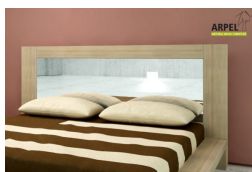

Bali Mirror Headboard