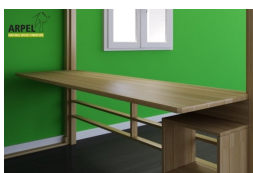

Desk for loft bed