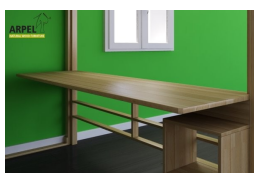

Desk for loft bed