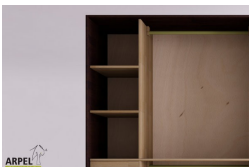

Fully Equipped Internal Element for 3 Door Wardrobes