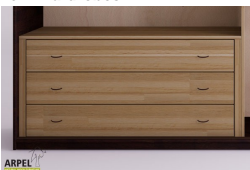

### Accessories

Chest of Drawers for 300/315 cm Wardrobes

Fully Equipped Internal Element for 3 Door Wardrobes

Additional Shelf for 300/315 cm Wardrobes

Additional Hanger Rail for 300/315 cm Wardrobes

The prices could be not always up to date and they don't take into account any promotional sale on the e-commerce.