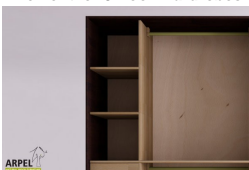

Fully Equipped Internal Element for 3 Door Wardrobes