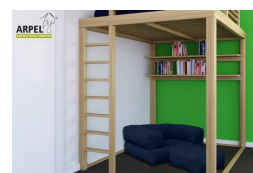

LOFT BEDS

Products: 6

KU-BE loft bed

0258

Base Price:

VAT excluded
1,721.31 €

VAT included
2,100.00 €

Combinations	Details	VAT excluded	VAT included
Inner bed width	120 cm - with two 60 cm wide tatamis	-	-
	140 cm - with two 70 cm wide tatamis	+81.97 €	+100.00 €
	160 cm - with two 80 cm wide tatamis	+163.93 €	+200.00 €
	180 cm - with two 90 cm wide tatamis	+245.90 €	+300.00 €
	200 cm - with two 100 cm wide tatamis	+327.87 €	+400.00 €
	210 cm - with three 70 cm wide tatamis	+409.84 €	+500.00 €
	240 cm - with three 80 cm wide tatamis	+573.77 €	+700.00 €
	270 cm - with three 90 cm wide tatamis	+737.70 €	+900.00 €
Distance from floor to bed base - total bed height	200 cm - total H 250 cm, 195 cm - total H 245 cm, 205 cm - total H 255 cm	-	-
Accessories	straight fir wood slats included	-	-
Finishing (natural not treated or with water based finishing)	unfinished	-	-
	clear lacquer	+204.92 €	+250.00 €
	mahogany, teak, walnut, brown walnut, dark walnut, coffee walnut, rosewood, wenge, white__, red, cherry	+286.89 €	+350.00 €

Accessories

Futon Headboard With Removable Cover

Desk for loft bed

Tatami stool

Grid for loft bed

Ladder for loft beds

Shelf for loft bed

Storage cube with drawer