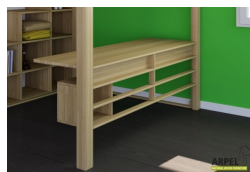

KU-BE SERIES

Products: 11

KU-BE loft bed

0258

Base Price:

VAT excluded
1,721.31 €

VAT included
2,100.00 €

Combinations	Details	VAT excluded	VAT included
Inner bed width	120 cm - with two 60 cm wide tatamis	-	-
	140 cm - with two 70 cm wide tatamis	+81.97 €	+100.00 €
	160 cm - with two 80 cm wide tatamis	+163.93 €	+200.00 €
	180 cm - with two 90 cm wide tatamis	+245.90 €	+300.00 €
	200 cm - with two 100 cm wide tatamis	+327.87 €	+400.00 €
	210 cm - with three 70 cm wide tatamis	+409.84 €	+500.00 €
	240 cm - with three 80 cm wide tatamis	+573.77 €	+700.00 €
	270 cm - with three 90 cm wide tatamis	+737.70 €	+900.00 €
Distance from floor to bed base - total bed height	200 cm - total H 250 cm, 195 cm - total H 245 cm, 205 cm - total H 255 cm	-	-
Accessories	straight fir wood slats included	-	-
Finishing (natural not treated or with water based finishing)	unfinished	-	-
	clear lacquer	+204.92 €	+250.00 €
	mahogany, teak, walnut, brown walnut, dark walnut, coffee walnut, rosewood, wenge, white__, red, cherry	+286.89 €	+350.00 €

Accessories

Futon Headboard With Removable Cover

Desk for loft bed

Tatami stool

Grid for loft bed

Ladder for loft beds

Shelf for loft bed

Storage cube with drawer