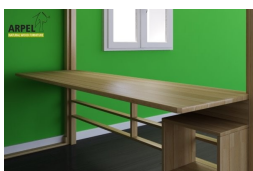

Desk for loft bed