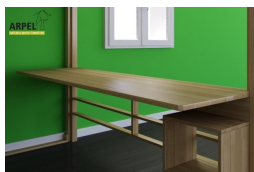

Desk for loft bed