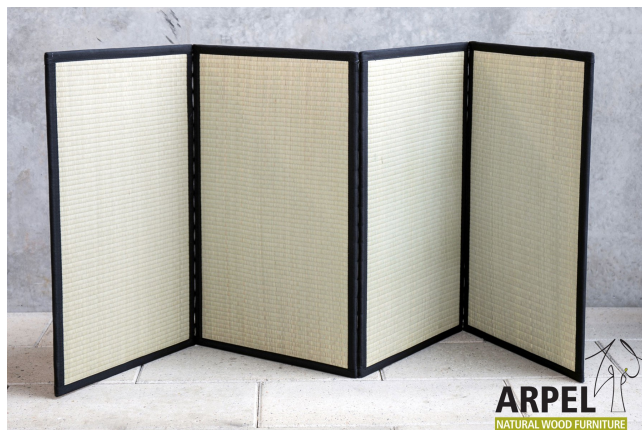

Foldable Tatami

0548

Base Price:

VAT excluded
81.97 €

VAT included
100.00 €

Combinations

Details

VAT excluded

VAT included

Tatami mat dimensions

2'8" x 6'6" (80 x 200 cm)

-

-

2'11" x 6'6" (90 x 200 cm)

+7.38 €

+9.00 €

The prices could be not always up to date and they don't take into account any promotional sale on the e-commerce.