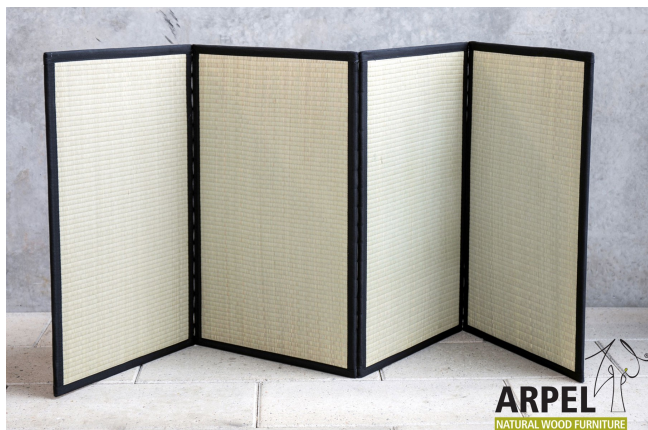

Foldable Tatami

0548

Base Price:

VAT excluded
81.97 €

VAT included
100.00 €

Combinations

Details

VAT excluded

VAT included

Tatami mat dimensions

2'8" x 6'6" (80 x 200 cm)

-

-

2'11" x 6'6" (90 x 200 cm)

+7.38 €

+9.00 €

The prices could be not always up to date and they don't take into account any promotional sale on the e-commerce.