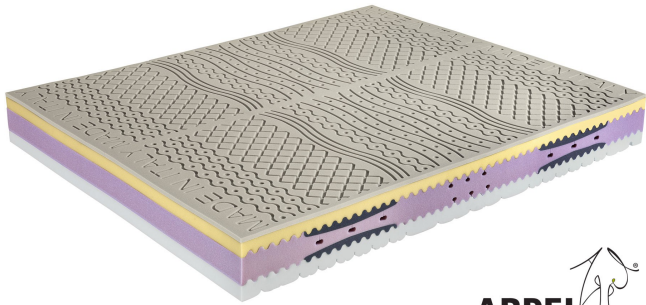

Accessories

Acquacell Soap pillow

Polaris Soap pillow

Dualface pillow

Cover Airtek

Biomemory mattress Silver Soya

0298

Base Price:

VAT excluded
680.33 €

VAT included
830.00 €

Combinations	Details	VAT excluded	VAT included
Width	2'8" - 80 cm	-	-
	2'11" - 90 cm	+81.97 €	+100.00 €
	3'3" - 100 cm, 3'11" - 120 cm	+336.07 €	+410.00 €
	4'7" - 140 cm, 5'3" - 160 cm	+672.13 €	+820.00 €
	5'11" - 180 cm	+844.26 €	+1,030.00 €
	6'7" - 200 cm	+1,147.54 €	+1,400.00 €
Length	6'7" - 200 cm , 6'3" - 190 cm , 6'5" - 195 cm	-	-
	6'11" - 210 cm, for 2'8" wide mattresses	+90.16 €	+110.00 €
	6'11" - 210 cm, for 2'11" wide mattresses	+155.74 €	+190.00 €
	6'11" - 210 cm, for 3'3" wide mattresses, 6'11" - 210 cm, for 3'11" wide mattresses	+204.92 €	+250.00 €
	6'11" - 210 cm, for 4'7" wide mattresses, 6'11" - 210 cm, for 5'3" wide mattresses	+270.49 €	+330.00 €
	6'11" - 210 cm, for 5'11" wide mattresses	+303.28 €	+370.00 €
Accessories	Bioceramic cover	-	-