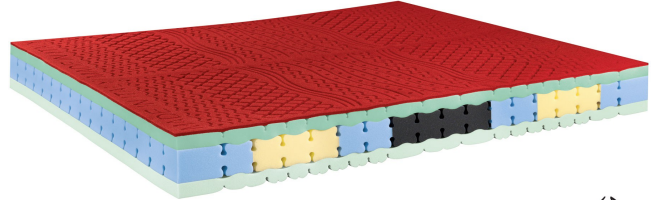

VAT excluded
614.75 €

VAT included
750.00 €

Combinations	Details	VAT excluded	VAT included
Width	2'8" - 80 cm	-	-
	2'11" - 90 cm	+73.77 €	+90.00 €
	3'3" - 100 cm, 3'11" - 120 cm	+303.28 €	+370.00 €
	4'7" - 140 cm, 5'3" - 160 cm	+606.56 €	+740.00 €
	5'11" - 180 cm	+754.10 €	+920.00 €
	6'7" - 200 cm	+1,032.79 €	+1,260.00 €
Length	6'7" - 200 cm , 6'3" - 190 cm , 6'5" - 195 cm	-	-
	6'11" - 210 cm, for 2'8" wide mattresses	+81.97 €	+100.00 €
	6'11" - 210 cm, for 2'11" wide mattresses	+139.34 €	+170.00 €
	6'11" - 210 cm, for 3'3" wide mattresses, 6'11" - 210 cm, for 3'11" wide mattresses	+180.33 €	+220.00 €
	6'11" - 210 cm, for 4'7" wide mattresses, 6'11" - 210 cm, for 5'3" wide mattresses	+245.90 €	+300.00 €
	6'11" - 210 cm, for 5'11" wide mattresses	+278.69 €	+340.00 €
Accessories	6'11" - 210 cm, for 6'7" wide mattresses	+327.87 €	+400.00 €
	Bioceramic cover	-	-

Accessories

Acquacell Soap pillow

Polaris Soap pillow

Dualface pillow

Cover Airtek

Memory Foam Mattress Thermo Klima

0557

Base Price:

VAT excluded
655.74 €

VAT included
800.00 €

Combinations	Details	VAT excluded	VAT included
Width	2'8" - 80 cm	-	-
	2'11" - 90 cm	+81.97 €	+100.00 €
	3'3" - 100 cm, 3'11" - 120 cm	+319.67 €	+390.00 €
	4'7" - 140 cm, 5'3" - 160 cm	+647.54 €	+790.00 €
	5'11" - 180 cm	+811.48 €	+990.00 €
	6'7" - 200 cm	+1,106.56 €	+1,350.00 €
Length	6'3" - 190 cm , 6'5" - 195 cm , 6'7" - 200 cm	-	-
	6'11" - 210 cm, for 2'8" wide mattresses, 6'11" - 210 cm, for 2'11" wide mattresses	+90.16 €	+110.00 €
	6'11" - 210 cm, for 3'3" wide mattresses, 6'11" - 210 cm, for 3'11" wide mattresses	+196.72 €	+240.00 €
	6'11" - 210 cm, for 4'7" wide mattresses, 6'11" - 210 cm, for 5'3" wide mattresses	+262.30 €	+320.00 €
	6'11" - 210 cm, for 5'11" wide mattresses	+295.08 €	+360.00 €
	6'11" - 210 cm, for 6'7" wide mattresses	+352.46 €	+430.00 €
Accessories	Bioceramic cover	-	-