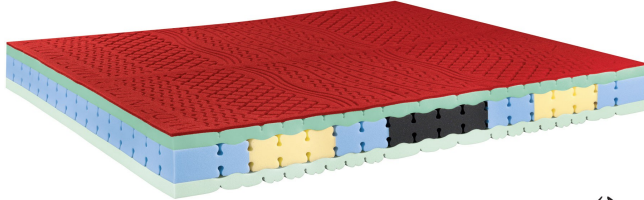

VAT excluded
614.75 €

VAT included
750.00 €

Combinations	Details	VAT excluded	VAT included
Width	2'8" - 80 cm	-	-
	2'11" - 90 cm	+73.77 €	+90.00 €
	3'3" - 100 cm, 3'11" - 120 cm	+303.28 €	+370.00 €
	4'7" - 140 cm, 5'3" - 160 cm	+606.56 €	+740.00 €
	5'11" - 180 cm	+754.10 €	+920.00 €
	6'7" - 200 cm	+1,032.79 €	+1,260.00 €
Length	6'7" - 200 cm , 6'3" - 190 cm , 6'5" - 195 cm	-	-
	6'11" - 210 cm, for 2'8" wide mattresses	+81.97 €	+100.00 €
	6'11" - 210 cm, for 2'11" wide mattresses	+139.34 €	+170.00 €
	6'11" - 210 cm, for 3'3" wide mattresses, 6'11" - 210 cm, for 3'11" wide mattresses	+180.33 €	+220.00 €
	6'11" - 210 cm, for 4'7" wide mattresses, 6'11" - 210 cm, for 5'3" wide mattresses	+245.90 €	+300.00 €
	6'11" - 210 cm, for 5'11" wide mattresses	+278.69 €	+340.00 €
Accessories	6'11" - 210 cm, for 6'7" wide mattresses	+327.87 €	+400.00 €
	Bioceramic cover	-	-

Accessories

Acquacell Soap pillow

Polaris Soap pillow

Dualface pillow

Cover Airtek

Memory Foam Mattress Thermo Klima

0557

Base Price:

VAT excluded
655.74 €

VAT included
800.00 €

Combinations	Details	VAT excluded	VAT included
Width	2'8" - 80 cm	-	-
	2'11" - 90 cm	+81.97 €	+100.00 €
	3'3" - 100 cm, 3'11" - 120 cm	+319.67 €	+390.00 €
	4'7" - 140 cm, 5'3" - 160 cm	+647.54 €	+790.00 €
	5'11" - 180 cm	+811.48 €	+990.00 €
	6'7" - 200 cm	+1,106.56 €	+1,350.00 €
Length	6'3" - 190 cm , 6'5" - 195 cm , 6'7" - 200 cm	-	-
	6'11" - 210 cm, for 2'8" wide mattresses, 6'11" - 210 cm, for 2'11" wide mattresses	+90.16 €	+110.00 €
	6'11" - 210 cm, for 3'3" wide mattresses, 6'11" - 210 cm, for 3'11" wide mattresses	+196.72 €	+240.00 €
	6'11" - 210 cm, for 4'7" wide mattresses, 6'11" - 210 cm, for 5'3" wide mattresses	+262.30 €	+320.00 €
	6'11" - 210 cm, for 5'11" wide mattresses	+295.08 €	+360.00 €
	6'11" - 210 cm, for 6'7" wide mattresses	+352.46 €	+430.00 €
Accessories	Bioceramic cover	-	-