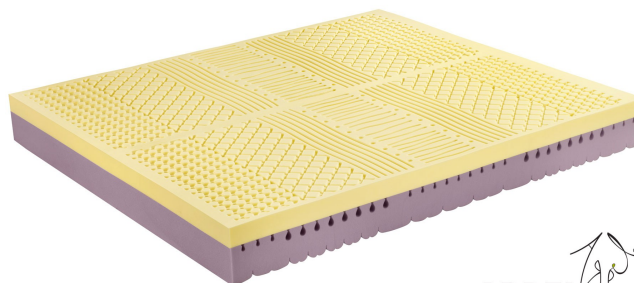

0555

Base Price:

VAT excluded
508.20 €

VAT included
620.00 €

Combinations	Details	VAT excluded	VAT included
Width	2'8" - 80 cm	-	-
	2'11" - 90 cm	+57.38 €	+70.00 €
	3'3" - 100 cm, 3'11" - 120 cm	+245.90 €	+300.00 €
	4'7" - 140 cm, 5'3" - 160 cm	+500.00 €	+610.00 €
	5'11" - 180 cm	+622.95 €	+760.00 €
	6'7" - 200 cm	+852.46 €	+1,040.00 €
Length	6'3" - 190 cm , 6'5" - 195 cm , 6'7" - 200 cm	-	-
	6'11" - 210 cm, for 2'8" wide mattresses	+65.57 €	+80.00 €
	6'11" - 210 cm, for 2'11" wide mattresses	+114.75 €	+140.00 €
	6'11" - 210 cm, for 3'3" wide mattresses, 6'11" - 210 cm, for 3'11" wide mattresses	+147.54 €	+180.00 €
	6'11" - 210 cm, for 4'7" wide mattresses, 6'11" - 210 cm, for 5'3" wide mattresses	+196.72 €	+240.00 €
	6'11" - 210 cm, for 5'11" wide mattresses	+229.51 €	+280.00 €
Accessories	Bioceramic cover	-	-

Accessories

Acquacell Soap pillow

Polaris Soap pillow

Dualface pillow

Cover Airtek

Biomemory Mattress Soyal HD 70

0308

Base Price:

VAT excluded
614.75 €

VAT included
750.00 €

Combinations	Details	VAT excluded	VAT included
Width	2'8" - 80 cm	-	-
	2'11" - 90 cm	+73.77 €	+90.00 €
	3'3" - 100 cm, 3'11" - 120 cm	+303.28 €	+370.00 €
	4'7" - 140 cm, 5'3" - 160 cm	+606.56 €	+740.00 €
	5'11" - 180 cm	+754.10 €	+920.00 €
	6'7" - 200 cm	+1,032.79 €	+1,260.00 €
Length	6'7" - 200 cm , 6'3" - 190 cm , 6'5" - 195 cm	-	-
	6'11" - 210 cm, for 2'8" wide mattresses	+81.97 €	+100.00 €
	6'11" - 210 cm, for 2'11" wide mattresses	+139.34 €	+170.00 €
	6'11" - 210 cm, for 3'3" wide mattresses, 6'11" - 210 cm, for 3'11" wide mattresses	+180.33 €	+220.00 €
	6'11" - 210 cm, for 4'7" wide mattresses, 6'11" - 210 cm, for 5'3" wide mattresses	+245.90 €	+300.00 €
	6'11" - 210 cm, for 5'11" wide mattresses	+278.69 €	+340.00 €
Accessories	6'11" - 210 cm, for 6'7" wide mattresses	+327.87 €	+400.00 €
	Bioceramic cover	-	-