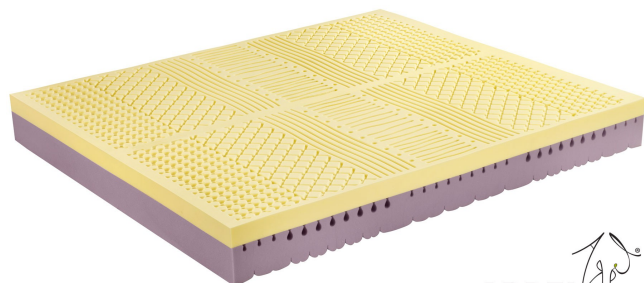

0555

Base Price:

VAT excluded
508.20 €

VAT included
620.00 €

Combinations	Details	VAT excluded	VAT included
Width	2'8" - 80 cm	-	-
	2'11" - 90 cm	+57.38 €	+70.00 €
	3'3" - 100 cm, 3'11" - 120 cm	+245.90 €	+300.00 €
	4'7" - 140 cm, 5'3" - 160 cm	+500.00 €	+610.00 €
	5'11" - 180 cm	+622.95 €	+760.00 €
	6'7" - 200 cm	+852.46 €	+1,040.00 €
Length	6'3" - 190 cm , 6'5" - 195 cm , 6'7" - 200 cm	-	-
	6'11" - 210 cm, for 2'8" wide mattresses	+65.57 €	+80.00 €
	6'11" - 210 cm, for 2'11" wide mattresses	+114.75 €	+140.00 €
	6'11" - 210 cm, for 3'3" wide mattresses, 6'11" - 210 cm, for 3'11" wide mattresses	+147.54 €	+180.00 €
	6'11" - 210 cm, for 4'7" wide mattresses, 6'11" - 210 cm, for 5'3" wide mattresses	+196.72 €	+240.00 €
	6'11" - 210 cm, for 5'11" wide mattresses	+229.51 €	+280.00 €
Accessories	Bioceramic cover	-	-

Accessories

Acquacell Soap pillow

Polaris Soap pillow

Dualface pillow

Cover Airtek

Biomemory Mattress Soyal HD 70

0308

Base Price:

VAT excluded
614.75 €

VAT included
750.00 €

Combinations	Details	VAT excluded	VAT included
Width	2'8" - 80 cm	-	-
	2'11" - 90 cm	+73.77 €	+90.00 €
	3'3" - 100 cm, 3'11" - 120 cm	+303.28 €	+370.00 €
	4'7" - 140 cm, 5'3" - 160 cm	+606.56 €	+740.00 €
	5'11" - 180 cm	+754.10 €	+920.00 €
	6'7" - 200 cm	+1,032.79 €	+1,260.00 €
Length	6'7" - 200 cm , 6'3" - 190 cm , 6'5" - 195 cm	-	-
	6'11" - 210 cm, for 2'8" wide mattresses	+81.97 €	+100.00 €
	6'11" - 210 cm, for 2'11" wide mattresses	+139.34 €	+170.00 €
	6'11" - 210 cm, for 3'3" wide mattresses, 6'11" - 210 cm, for 3'11" wide mattresses	+180.33 €	+220.00 €
	6'11" - 210 cm, for 4'7" wide mattresses, 6'11" - 210 cm, for 5'3" wide mattresses	+245.90 €	+300.00 €
	6'11" - 210 cm, for 5'11" wide mattresses	+278.69 €	+340.00 €
Accessories	6'11" - 210 cm, for 6'7" wide mattresses	+327.87 €	+400.00 €
	Bioceramic cover	-	-