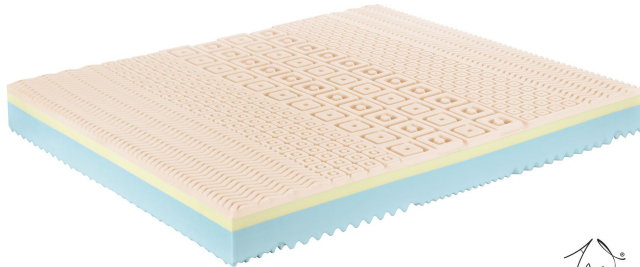

Memory Foam Mattress Wonderful

0549

Base Price:

VAT excluded
434.43 €

VAT included
530.00 €

Combinations	Details	VAT excluded	VAT included
Width	2'8" - 80 cm	-	-
	2'11" - 90 cm	+57.38 €	+70.00 €
	3'3" - 100 cm, 3'11" - 120 cm	+221.31 €	+270.00 €
	4'7" - 140 cm, 5'3" - 160 cm	+434.43 €	+530.00 €
	5'11" - 180 cm	+540.98 €	+660.00 €
	6'7" - 200 cm	+737.70 €	+900.00 €
Length	6'3" - 190 cm , 6'5" - 195 cm , 6'7" - 200 cm	-	-
	6'11" - 210 cm, for 2'8" wide mattresses	+65.57 €	+80.00 €
	6'11" - 210 cm, for 2'11" wide mattresses	+98.36 €	+120.00 €
	6'11" - 210 cm, for 3'3" wide mattresses, 6'11" - 210 cm, for 3'11" wide mattresses	+131.15 €	+160.00 €
	6'11" - 210 cm, for 4'7" wide mattresses, 6'11" - 210 cm, for 5'3" wide mattresses	+172.13 €	+210.00 €
	6'11" - 210 cm, for 5'11" wide mattresses	+196.72 €	+240.00 €
Accessories	6'11" - 210 cm, for 6'7" wide mattresses	+237.70 €	+290.00 €
	Bioceramic cover	-	-

Accessories

The prices could be not always up to date and they don't take into account any promotional sale on the e-commerce.