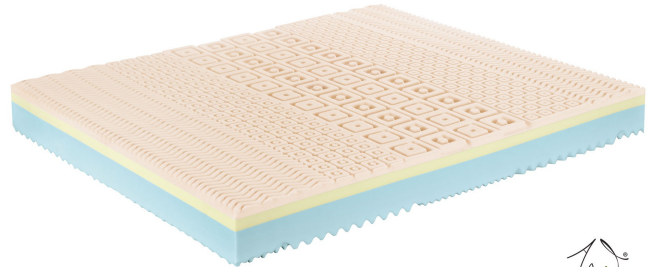

Memory Foam Mattress Wonderful

0549

Base Price:

VAT excluded
434.43 €

VAT included
530.00 €

Combinations	Details	VAT excluded	VAT included
Width	2'8" - 80 cm	-	-
	2'11" - 90 cm	+57.38 €	+70.00 €
	3'3" - 100 cm, 3'11" - 120 cm	+221.31 €	+270.00 €
	4'7" - 140 cm, 5'3" - 160 cm	+434.43 €	+530.00 €
	5'11" - 180 cm	+540.98 €	+660.00 €
	6'7" - 200 cm	+737.70 €	+900.00 €
Length	6'3" - 190 cm , 6'5" - 195 cm , 6'7" - 200 cm	-	-
	6'11" - 210 cm, for 2'8" wide mattresses	+65.57 €	+80.00 €
	6'11" - 210 cm, for 2'11" wide mattresses	+98.36 €	+120.00 €
	6'11" - 210 cm, for 3'3" wide mattresses, 6'11" - 210 cm, for 3'11" wide mattresses	+131.15 €	+160.00 €
	6'11" - 210 cm, for 4'7" wide mattresses, 6'11" - 210 cm, for 5'3" wide mattresses	+172.13 €	+210.00 €
	6'11" - 210 cm, for 5'11" wide mattresses	+196.72 €	+240.00 €
Accessories	6'11" - 210 cm, for 6'7" wide mattresses	+237.70 €	+290.00 €
	Bioceramic cover	-	-

Accessories

The prices could be not always up to date and they don't take into account any promotional sale on the e-commerce.