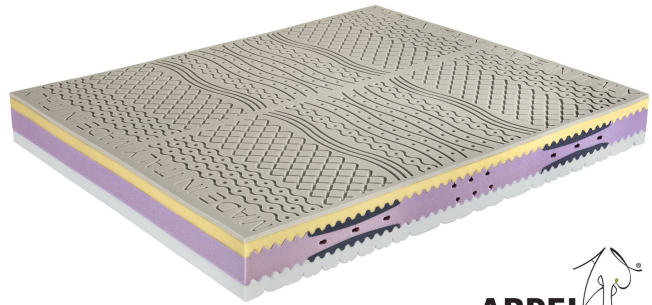

Accessories

Acquacell Soap pillow

Polaris Soap pillow

Dualface pillow

Cover Airtek

Biomemory mattress Silver Soya

0298

Base Price:

VAT excluded
680.33 €

VAT included
830.00 €

Combinations	Details	VAT excluded	VAT included
Width	2'8" - 80 cm	-	-
	2'11" - 90 cm	+81.97 €	+100.00 €
	3'3" - 100 cm, 3'11" - 120 cm	+336.07 €	+410.00 €
	4'7" - 140 cm, 5'3" - 160 cm	+672.13 €	+820.00 €
	5'11" - 180 cm	+844.26 €	+1,030.00 €
	6'7" - 200 cm	+1,147.54 €	+1,400.00 €
Length	6'7" - 200 cm , 6'3" - 190 cm , 6'5" - 195 cm	-	-
	6'11" - 210 cm, for 2'8" wide mattresses	+90.16 €	+110.00 €
	6'11" - 210 cm, for 2'11" wide mattresses	+155.74 €	+190.00 €
	6'11" - 210 cm, for 3'3" wide mattresses, 6'11" - 210 cm, for 3'11" wide mattresses	+204.92 €	+250.00 €
	6'11" - 210 cm, for 4'7" wide mattresses, 6'11" - 210 cm, for 5'3" wide mattresses	+270.49 €	+330.00 €
	6'11" - 210 cm, for 5'11" wide mattresses	+303.28 €	+370.00 €
Accessories	Bioceramic cover	-	-