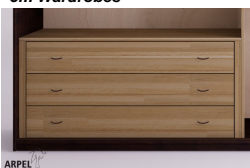

Accessories

Chest of Drawers for 240/250 cm Wardrobes