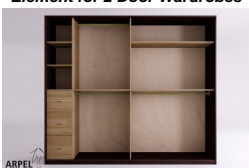

Fully Equipped Internal Element for 2 Door Wardrobes