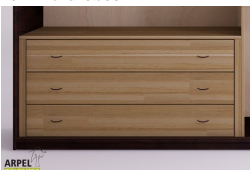

Accessories

Chest of Drawers for 300/315 cm Wardrobes