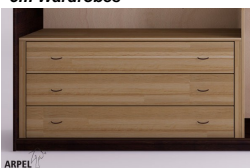

Accessories

Chest of Drawers for 300/315 cm Wardrobes