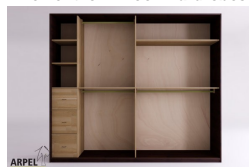

Fully Equipped Internal Element for 2 Door Wardrobes