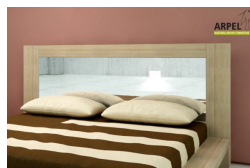

Bali Mirror Headboard