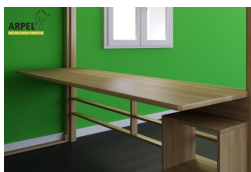

## KU-BE loft bed

0258

<b>Base Price:</b>	VAT excluded	VAT included
	<b>1,824.59 €</b>	<b>2,226.00 €</b>

Combinations	Details	VAT excluded	VAT included
Inner bed width	120 cm - with two 60 cm wide tatamis	-	-
	140 cm - with two 70 cm wide tatamis	+81.97 €	+100.00 €
	160 cm - with two 80 cm wide tatamis	+163.93 €	+200.00 €
	180 cm - with two 90 cm wide tatamis	+245.90 €	+300.00 €
	200 cm - with two 100 cm wide tatamis	+327.87 €	+400.00 €
	210 cm - with three 70 cm wide tatamis	+409.84 €	+500.00 €
	240 cm - with three 80 cm wide tatamis	+573.77 €	+700.00 €
	270 cm - with three 90 cm wide tatamis	+737.70 €	+900.00 €
Distance from floor to bed base - total bed height	200 cm - total H 250 cm, 195 cm - total H 245 cm, 205 cm - total H 255 cm	-	-
Wood colour	unfinished	-	-
	clear lacquer	+266.39 €	+325.00 €
	mahogany, teak, walnut, brown walnut, dark walnut, coffee walnut, rosewood, wenge, white, red, cherry	+372.95 €	+455.00 €
Accessories	straight fir wood slats included	-	-

### Accessories

**Futon Headboard With Removable Cover**

**Desk for loft bed**

**Tatami stool**

**Grid for loft bed**

**Ladder for loft beds**

**Shelf for loft bed**

**Storage cube with drawer**