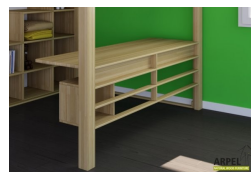

## KU-BE loft bed

0258

<b>Base Price:</b>	VAT excluded	VAT included
	<b>1,824.59 €</b>	<b>2,226.00 €</b>

Combinations	Details	VAT excluded	VAT included
Inner bed width	120 cm - with two 60 cm wide tatamis	-	-
	140 cm - with two 70 cm wide tatamis	+81.97 €	+100.00 €
	160 cm - with two 80 cm wide tatamis	+163.93 €	+200.00 €
	180 cm - with two 90 cm wide tatamis	+245.90 €	+300.00 €
	200 cm - with two 100 cm wide tatamis	+327.87 €	+400.00 €
	210 cm - with three 70 cm wide tatamis	+409.84 €	+500.00 €
	240 cm - with three 80 cm wide tatamis	+573.77 €	+700.00 €
	270 cm - with three 90 cm wide tatamis	+737.70 €	+900.00 €
Distance from floor to bed base - total bed height	200 cm - total H 250 cm, 195 cm - total H 245 cm, 205 cm - total H 255 cm	-	-
Wood colour	unfinished	-	-
	clear lacquer	+266.39 €	+325.00 €
	mahogany, teak, walnut, brown walnut, dark walnut, coffee walnut, rosewood, wenge, white, red, cherry	+372.95 €	+455.00 €
Accessories	straight fir wood slats included	-	-

### Accessories

**Futon Headboard With Removable Cover**

**Desk for loft bed**

**Tatami stool**

**Grid for loft bed**

**Ladder for loft beds**

**Shelf for loft bed**

**Storage cube with drawer**