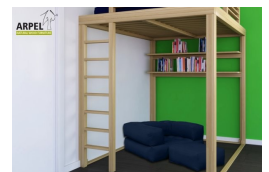

## KU-BE loft bed

0258

<b>Base Price:</b>	VAT excluded	VAT included
	<b>1,824.59 €</b>	<b>2,226.00 €</b>

Combinations	Details	VAT excluded	VAT included
Inner bed width	120 cm - with two 60 cm wide tatamis	-	-
	140 cm - with two 70 cm wide tatamis	+81.97 €	+100.00 €
	160 cm - with two 80 cm wide tatamis	+163.93 €	+200.00 €
	180 cm - with two 90 cm wide tatamis	+245.90 €	+300.00 €
	200 cm - with two 100 cm wide tatamis	+327.87 €	+400.00 €
	210 cm - with three 70 cm wide tatamis	+409.84 €	+500.00 €
	240 cm - with three 80 cm wide tatamis	+573.77 €	+700.00 €
	270 cm - with three 90 cm wide tatamis	+737.70 €	+900.00 €
Distance from floor to bed base - total bed height	200 cm - total H 250 cm, 195 cm - total H 245 cm, 205 cm - total H 255 cm	-	-
Wood colour	unfinished	-	-
	clear lacquer	+266.39 €	+325.00 €
	mahogany, teak, walnut, brown walnut, dark walnut, coffee walnut, rosewood, wenge, white, red, cherry	+372.95 €	+455.00 €
Accessories	straight fir wood slats included	-	-

### Accessories

**Futon Headboard With Removable Cover**

**Desk for loft bed**

**Tatami stool**

**Grid for loft bed**

**Ladder for loft beds**

**Shelf for loft bed**

**Storage cube with drawer**