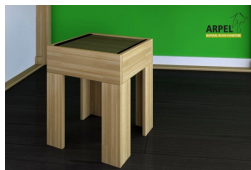

KU-BE loft bed with ladder

0271

Base Price:

VAT excluded
2,085.25 €

VAT included
2,544.00 €

Combinations	Details	VAT excluded	VAT included
Inner bed width	120 cm - with two 60 cm wide tatamis	-	-
	140 cm - with two 70 cm wide tatamis	+81.97 €	+100.00 €
	160 cm - with two 80 cm wide tatamis	+163.93 €	+200.00 €
	180 cm - with two 90 cm wide tatamis	+245.90 €	+300.00 €
	200 cm - with two 100 cm wide tatamis	+327.87 €	+400.00 €
	210 cm - with three 70 cm wide tatamis	+409.84 €	+500.00 €
	240 cm - with three 80 cm wide tatamis	+573.77 €	+700.00 €
	270 cm - with three 90 cm wide tatamis	+737.70 €	+900.00 €
Distance from floor to bed base - total bed height	200 cm - total H 250 cm, 195 cm - total H 245 cm, 205 cm - total H 255 cm	-	-
Wood colour	unfinished	-	-
	clear lacquer	+372.95 €	+455.00 €
	mahogany, teak, walnut, brown walnut, dark walnut, coffee walnut, rosewood, wenge, white, red, cherry	+532.79 €	+650.00 €
Accessories	ladder and straight firwood slats included	-	-

Accessories

Futon Headboard With Removable Cover

Storage cube

Desk for loft bed

Tatami stool

Grid for loft bed

Shelf for loft bed

Handrail