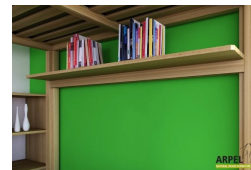

KU-BE loft bed with ladder

0271

Base Price:

VAT excluded
2,085.25 €

VAT included
2,544.00 €

Combinations	Details	VAT excluded	VAT included
Inner bed width	120 cm - with two 60 cm wide tatamis	-	-
	140 cm - with two 70 cm wide tatamis	+81.97 €	+100.00 €
	160 cm - with two 80 cm wide tatamis	+163.93 €	+200.00 €
	180 cm - with two 90 cm wide tatamis	+245.90 €	+300.00 €
	200 cm - with two 100 cm wide tatamis	+327.87 €	+400.00 €
	210 cm - with three 70 cm wide tatamis	+409.84 €	+500.00 €
	240 cm - with three 80 cm wide tatamis	+573.77 €	+700.00 €
	270 cm - with three 90 cm wide tatamis	+737.70 €	+900.00 €
Distance from floor to bed base - total bed height	200 cm - total H 250 cm, 195 cm - total H 245 cm, 205 cm - total H 255 cm	-	-
Wood colour	unfinished	-	-
	clear lacquer	+372.95 €	+455.00 €
	mahogany, teak, walnut, brown walnut, dark walnut, coffee walnut, rosewood, wenge, white, red, cherry	+532.79 €	+650.00 €
Accessories	ladder and straight firwood slats included	-	-

Accessories

Futon Headboard With Removable Cover

Storage cube

Desk for loft bed

Tatami stool

Grid for loft bed

Shelf for loft bed

Handrail