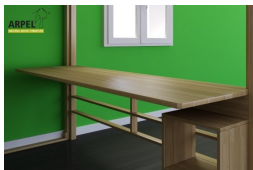

KU-BE loft bed with ladder

0271

Base Price:

VAT excluded
2,085.25 €

VAT included
2,544.00 €

Combinations	Details	VAT excluded	VAT included
Inner bed width	120 cm - with two 60 cm wide tatamis	-	-
	140 cm - with two 70 cm wide tatamis	+81.97 €	+100.00 €
	160 cm - with two 80 cm wide tatamis	+163.93 €	+200.00 €
	180 cm - with two 90 cm wide tatamis	+245.90 €	+300.00 €
	200 cm - with two 100 cm wide tatamis	+327.87 €	+400.00 €
	210 cm - with three 70 cm wide tatamis	+409.84 €	+500.00 €
	240 cm - with three 80 cm wide tatamis	+573.77 €	+700.00 €
	270 cm - with three 90 cm wide tatamis	+737.70 €	+900.00 €
Distance from floor to bed base - total bed height	200 cm - total H 250 cm, 195 cm - total H 245 cm, 205 cm - total H 255 cm	-	-
Wood colour	unfinished	-	-
	clear lacquer	+372.95 €	+455.00 €
	mahogany, teak, walnut, brown walnut, dark walnut, coffee walnut, rosewood, wenge, white, red, cherry	+532.79 €	+650.00 €
Accessories	ladder and straight firwood slats included	-	-

Accessories

Futon Headboard With Removable Cover

Storage cube

Desk for loft bed

Tatami stool

Grid for loft bed

Shelf for loft bed

Handrail