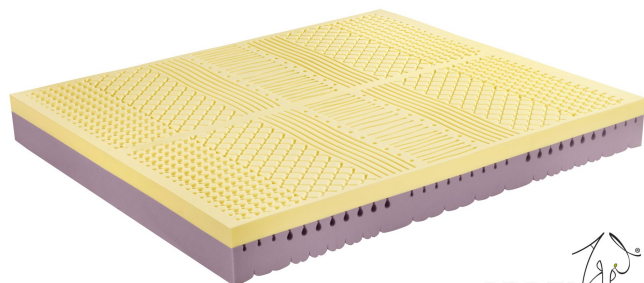

Biomemory Mattress Soyal HD 70

0308

Base Price:

VAT excluded
614.75 €

VAT included
750.00 €

Combinations	Details	VAT excluded	VAT included
Width	2'8" - 80 cm	-	-
	2'11" - 90 cm	+73.77 €	+90.00 €
	3'3" - 100 cm, 3'11" - 120 cm	+303.28 €	+370.00 €
	4'7" - 140 cm, 5'3" - 160 cm	+606.56 €	+740.00 €
	5'11" - 180 cm	+754.10 €	+920.00 €
	6'7" - 200 cm	+1,032.79 €	+1,260.00 €
Length	6'7" - 200 cm , 6'3" - 190 cm , 6'5" - 195 cm	-	-
	6'11" - 210 cm, for 2'8" wide mattresses	+81.97 €	+100.00 €
	6'11" - 210 cm, for 2'11" wide mattresses	+139.34 €	+170.00 €
	6'11" - 210 cm, for 3'3" wide mattresses, 6'11" - 210 cm, for 3'11" wide mattresses	+180.33 €	+220.00 €
	6'11" - 210 cm, for 4'7" wide mattresses, 6'11" - 210 cm, for 5'3" wide mattresses	+245.90 €	+300.00 €
	6'11" - 210 cm, for 5'11" wide mattresses	+278.69 €	+340.00 €
Accessories	6'11" - 210 cm, for 6'7" wide mattresses	+327.87 €	+400.00 €
	Bioceramic cover	-	-

Accessories

Acquacell Soap pillow

Dualface pillow

Cover Airtek