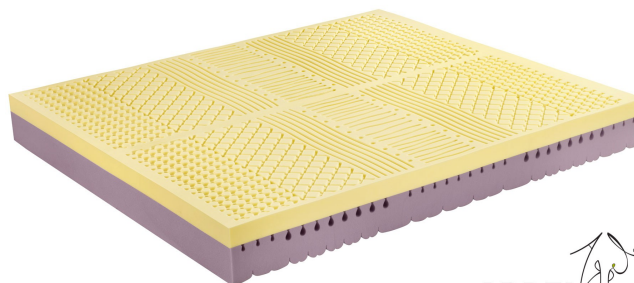

Biomemory Mattress Soyal HD 70

0308

Base Price:

VAT excluded
614.75 €

VAT included
750.00 €

Combinations	Details	VAT excluded	VAT included
Width	2'8" - 80 cm	-	-
	2'11" - 90 cm	+73.77 €	+90.00 €
	3'3" - 100 cm, 3'11" - 120 cm	+303.28 €	+370.00 €
	4'7" - 140 cm, 5'3" - 160 cm	+606.56 €	+740.00 €
	5'11" - 180 cm	+754.10 €	+920.00 €
	6'7" - 200 cm	+1,032.79 €	+1,260.00 €
Length	6'7" - 200 cm , 6'3" - 190 cm , 6'5" - 195 cm	-	-
	6'11" - 210 cm, for 2'8" wide mattresses	+81.97 €	+100.00 €
	6'11" - 210 cm, for 2'11" wide mattresses	+139.34 €	+170.00 €
	6'11" - 210 cm, for 3'3" wide mattresses, 6'11" - 210 cm, for 3'11" wide mattresses	+180.33 €	+220.00 €
	6'11" - 210 cm, for 4'7" wide mattresses, 6'11" - 210 cm, for 5'3" wide mattresses	+245.90 €	+300.00 €
	6'11" - 210 cm, for 5'11" wide mattresses	+278.69 €	+340.00 €
Accessories	6'11" - 210 cm, for 6'7" wide mattresses	+327.87 €	+400.00 €
	Bioceramic cover	-	-

Accessories

Acquacell Soap pillow

Dualface pillow

Cover Airtek