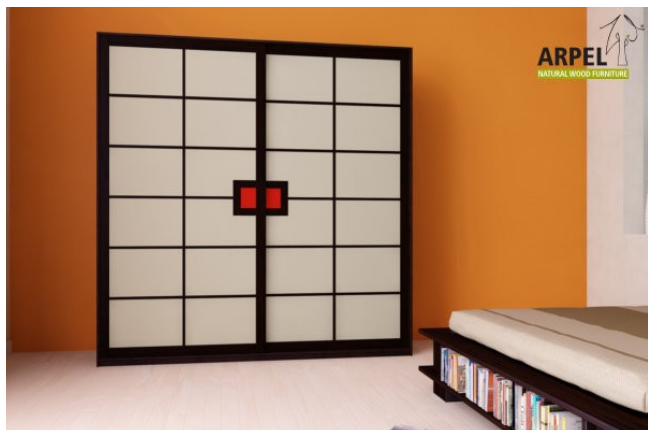

Shoji Wardrobe 6'7" with Fabric Sliding Doors

0331

Base Price:

VAT excluded
2,064.02 €

VAT included
2,518.10 €

Combinations	Details	VAT excluded	VAT included
Width	6'7" - 200 cm, 6'11" - 210 cm	-	-
Height	8'2" - 250 cm, 7'11" - 240 cm, 7'7" - 230 cm, 7'9" - 235 cm, 8'1" - 245 cm	-	-
	8'4" - 255 cm, 8'6" - 260 cm	+40.98 €	+50.00 €
	8'8" - 265 cm, 8'10" - 270 cm	+81.97 €	+100.00 €
Depth	1'12" - 60 cm	-	-
Outer frame thickness	0,75" - 19 mm	-	-
	1" - 26 mm	+122.95 €	+150.00 €
Door covering	fabric	-	-
	fabric on panel	+81.97 €	+100.00 €
Fabric colour	2 sand white, 1 white, 4 beige, 6 brown, 9 yellow, 12 orange, 15 deep red, 17 maroon, 19 aubergine, 22 light green, 24 dark green, 26 turquoise, 30 deep blue, 31 dark blue, 35 light gray, 37 black	-	-
Door handle	no handle, simple milling	-	-
	plum handle, brown handle, red handle, white handle, black handle, autumn grey handle, savanna yellow handle	+80.33 €	+98.00 €
Door sliding	wood on wood, wood on wood with wheels	-	-
	from the top on metal profile	+248.36 €	+303.00 €
	from the top with soft closing	+354.92 €	+433.00 €
Outer structure and doors colour	unfinished	-	-
	clear lacquer	+214.75 €	+262.00 €
	cherry, mahogany, teak, walnut, brown walnut, dark walnut, coffee walnut, rosewood, wenge, whitened, red	+322.13 €	+393.00 €
Color of the interior	unfinished	-	-
	clear lacquer	+161.48 €	+197.00 €
	same colour as the outer frame	+236.07 €	+288.00 €

Accessories

Additional Shelf for 200/210 cm Wardrobes

Additional Hanger Rail for 200/210 cm Wardrobes

Chest of drawers for 200/210 cm Wardrobes

Fully Equipped Internal Element for 2 Door Wardrobes

The prices could be not always up to date and they don't take into account any promotional sale on the e-commerce.