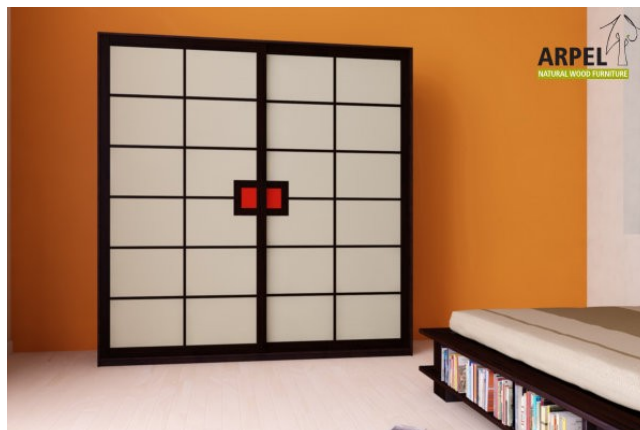

Shoji Wardrobe 6'7" with Fabric Sliding Doors

0331

Base Price:

VAT excluded
2,064.02 €

VAT included
2,518.10 €

Combinations	Details	VAT excluded	VAT included
Width	6'7" - 200 cm, 6'11" - 210 cm	-	-
Height	8'2" - 250 cm, 7'11" - 240 cm, 7'7" - 230 cm, 7'9" - 235 cm, 8'1" - 245 cm	-	-
	8'4" - 255 cm, 8'6" - 260 cm	+40.98 €	+50.00 €
	8'8" - 265 cm, 8'10" - 270 cm	+81.97 €	+100.00 €
Depth	1'12" - 60 cm	-	-
Outer frame thickness	0,75" - 19 mm	-	-
	1" - 26 mm	+122.95 €	+150.00 €
Door covering	fabric	-	-
	fabric on panel	+81.97 €	+100.00 €
Fabric colour	2 sand white, 1 white, 4 beige, 6 brown, 9 yellow, 12 orange, 15 deep red, 17 maroon, 19 aubergine, 22 light green, 24 dark green, 26 turquoise, 30 deep blue, 31 dark blue, 35 light gray, 37 black	-	-
Door handle	no handle, simple milling	-	-
	plum handle, brown handle, red handle, white handle, black handle, autumn grey handle, savanna yellow handle	+80.33 €	+98.00 €
Door sliding	wood on wood, wood on wood with wheels	-	-
	from the top on metal profile	+248.36 €	+303.00 €
	from the top with soft closing	+354.92 €	+433.00 €
Outer structure and doors colour	unfinished	-	-
	clear lacquer	+214.75 €	+262.00 €
	cherry, mahogany, teak, walnut, brown walnut, dark walnut, coffee walnut, rosewood, wenge, whitened, red	+322.13 €	+393.00 €
Color of the interior	unfinished	-	-
	clear lacquer	+161.48 €	+197.00 €
	same colour as the outer frame	+236.07 €	+288.00 €

Accessories

Additional Shelf for 200/210 cm Wardrobes

Additional Hanger Rail for 200/210 cm Wardrobes

Chest of drawers for 200/210 cm Wardrobes

Fully Equipped Internal Element for 2 Door Wardrobes

The prices could be not always up to date and they don't take into account any promotional sale on the e-commerce.