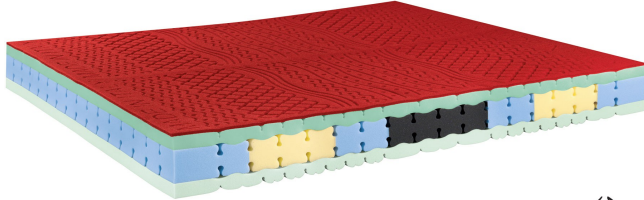

Memory Foam Mattress Thermo Klima

0557

Base Price:

VAT excluded
655.74 €

VAT included
800.00 €

| Combinations | Details | VAT excluded | VAT included |
|--------------|---|--------------|--------------|
| Width | 2'8" - 80 cm | - | - |
| | 2'11" - 90 cm | +81.97 € | +100.00 € |
| | 3'3" - 100 cm, 3'11" - 120 cm | +319.67 € | +390.00 € |
| | 4'7" - 140 cm, 5'3" - 160 cm | +647.54 € | +790.00 € |
| | 5'11" - 180 cm | +811.48 € | +990.00 € |
| | 6'7" - 200 cm | +1,106.56 € | +1,350.00 € |
| Length | 6'3" - 190 cm , 6'5" - 195 cm , 6'7" - 200 cm | - | - |
| | 6'11" - 210 cm, for 2'8" wide mattresses, 6'11" - 210 cm, for 2'11" wide mattresses | +90.16 € | +110.00 € |
| | 6'11" - 210 cm, for 3'3" wide mattresses, 6'11" - 210 cm, for 3'11" wide mattresses | +196.72 € | +240.00 € |
| | 6'11" - 210 cm, for 4'7" wide mattresses, 6'11" - 210 cm, for 5'3" wide mattresses | +262.30 € | +320.00 € |
| | 6'11" - 210 cm, for 5'11" wide mattresses | +295.08 € | +360.00 € |
| | 6'11" - 210 cm, for 6'7" wide mattresses | +352.46 € | +430.00 € |
| Accessories | Bioceramic cover | - | - |

Accessories

Acquacell Soap pillow

Dualface pillow

Cover Airtek