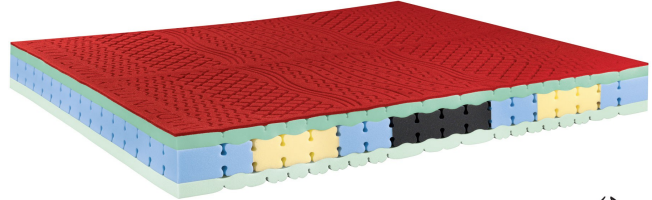

Memory Foam Mattress Thermo Klima

0557

Base Price:

VAT excluded
655.74 €

VAT included
800.00 €

| Combinations | Details | VAT excluded | VAT included |
|--------------|---|--------------|--------------|
| Width | 2'8" - 80 cm | - | - |
| | 2'11" - 90 cm | +81.97 € | +100.00 € |
| | 3'3" - 100 cm, 3'11" - 120 cm | +319.67 € | +390.00 € |
| | 4'7" - 140 cm, 5'3" - 160 cm | +647.54 € | +790.00 € |
| | 5'11" - 180 cm | +811.48 € | +990.00 € |
| | 6'7" - 200 cm | +1,106.56 € | +1,350.00 € |
| Length | 6'3" - 190 cm , 6'5" - 195 cm , 6'7" - 200 cm | - | - |
| | 6'11" - 210 cm, for 2'8" wide mattresses, 6'11" - 210 cm, for 2'11" wide mattresses | +90.16 € | +110.00 € |
| | 6'11" - 210 cm, for 3'3" wide mattresses, 6'11" - 210 cm, for 3'11" wide mattresses | +196.72 € | +240.00 € |
| | 6'11" - 210 cm, for 4'7" wide mattresses, 6'11" - 210 cm, for 5'3" wide mattresses | +262.30 € | +320.00 € |
| | 6'11" - 210 cm, for 5'11" wide mattresses | +295.08 € | +360.00 € |
| | 6'11" - 210 cm, for 6'7" wide mattresses | +352.46 € | +430.00 € |
| Accessories | Bioceramic cover | - | - |

Accessories

Acquacell Soap pillow

Dualface pillow

Cover Airtek