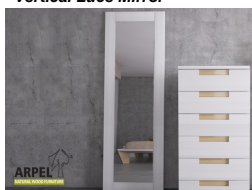

CHESTS OF DRAWERS

Products: 11

Zen Space-Saver Chest of Drawers 1'11"

0178

Base Price:

VAT excluded
1,188.52 €

VAT included
1,450.00 €

Combinations	Details	VAT excluded	VAT included
Width	1'12" - 60 cm	-	-
Height	3'11" - 120 cm	-	-
Depth	1'4" - 40 cm	--81.97 €	--100.00 €
	1'6" - 45 cm	--40.98 €	--50.00 €
	1'8" - 50 cm	-	-
	1'10" - 55 cm	+40.98 €	+50.00 €
	1'12" - 60 cm	+81.97 €	+100.00 €
Outer frame thickness	1" - 26 mm	-	-
Finishing (natural not treated or with water based finishing)	unfinished	-	-
	clear lacquer	+123.77 €	+151.00 €
	mahogany, teak, walnut, brown walnut, dark walnut, coffee walnut, rosewood, wenge, white___, red, cherry	+165.57 €	+202.00 €

Accessories

Horizontal Luce Mirror

Vertical Luce Mirror

Zen Chest of Drawers 2'11"

0044

Base Price:

VAT excluded
1,024.59 €

VAT included
1,250.00 €