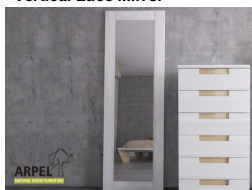

Vertical Luce Mirror