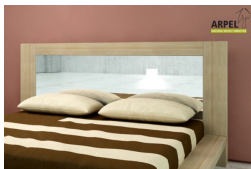

Origami bed

0029

Base Price:

VAT excluded
777.05 €

VAT included
948.00 €

| Combinations | Details | VAT excluded | VAT included |
|--|--|--------------|--------------|
| Inner bed width | 2'0" - 60 cm, 2'4" - 70 cm, 2'8" - 80 cm, 2'11" - 90 cm | - | - |
| | 3'3" - 100 cm | +99.18 € | +121.00 € |
| | 3'11" - 120 cm | +198.36 € | +242.00 € |
| | 4'7" - 140 cm | +264.75 € | +323.00 € |
| | 5'3" - 160 cm | +313.93 € | +383.00 € |
| | 5'11" - 180 cm | +363.93 € | +444.00 € |
| | 6'7" - 200 cm | +536.89 € | +655.00 € |
| Inner bed length | 6'7" - 200 cm , 6'3" - 190 cm , 6'5" - 195 cm | - | - |
| | 6'11" - 210 cm , 6'9" - 205 cm | +49.18 € | +60.00 € |
| Bed height from the ground to the outer frame | 30 cm | - | - |
| | 35 cm | +74.59 € | +91.00 € |
| Frame finishing (natural not treated,oiled or coloured) | unfinished | - | - |
| | clear lacquer | +107.38 € | +131.00 € |
| | cherry, mahogany, teak, walnut, brown walnut, dark walnut, coffee walnut, rosewood, wenge, white, red | +139.34 € | +170.00 € |
| Foot finishings (natural not treated, oiled or coloured) | unfinished | - | - |
| | oiled, cherry, mahogany, teak, walnut, brown walnut, dark walnut, coffee walnut, rosewood, wenge, white, red | +96.72 € | +118.00 € |
| Accessories | straight fir wood slats included | - | - |

Accessories

Origami bedside table

Bali Mirror Headboard

Basic Futon Headboard

Origami headboard

Futon Headboard With Removable Cover

Straight beech slats

Flexible slats