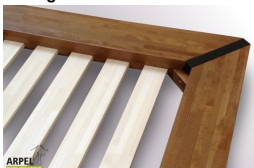

Origami bed

0029

Base Price:

VAT excluded
777.05 €

VAT included
948.00 €

| Combinations | Details | VAT excluded | VAT included |
|--|--|--------------|--------------|
| Inner bed width | 2'0" - 60 cm, 2'4" - 70 cm, 2'8" - 80 cm, 2'11" - 90 cm | - | - |
| | 3'3" - 100 cm | +99.18 € | +121.00 € |
| | 3'11" - 120 cm | +198.36 € | +242.00 € |
| | 4'7" - 140 cm | +264.75 € | +323.00 € |
| | 5'3" - 160 cm | +313.93 € | +383.00 € |
| | 5'11" - 180 cm | +363.93 € | +444.00 € |
| | 6'7" - 200 cm | +536.89 € | +655.00 € |
| Inner bed length | 6'7" - 200 cm , 6'3" - 190 cm , 6'5" - 195 cm | - | - |
| | 6'11" - 210 cm , 6'9" - 205 cm | +49.18 € | +60.00 € |
| Bed height from the ground to the outer frame | 30 cm | - | - |
| | 35 cm | +74.59 € | +91.00 € |
| Frame finishing (natural not treated,oiled or coloured) | unfinished | - | - |
| | clear lacquer | +107.38 € | +131.00 € |
| | cherry, mahogany, teak, walnut, brown walnut, dark walnut, coffee walnut, rosewood, wenge, white, red | +139.34 € | +170.00 € |
| Foot finishings (natural not treated, oiled or coloured) | unfinished | - | - |
| | oiled, cherry, mahogany, teak, walnut, brown walnut, dark walnut, coffee walnut, rosewood, wenge, white, red | +96.72 € | +118.00 € |
| Accessories | straight fir wood slats included | - | - |

Accessories

Origami bedside table

Bali Mirror Headboard

Basic Futon Headboard

Origami headboard

Futon Headboard With Removable Cover

Straight beech slats

Flexible slats